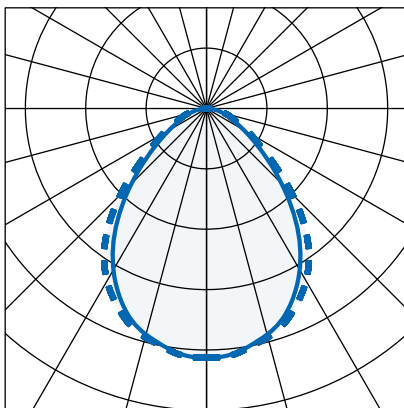

Indoor Lighting

Direct only					
Part No.	Lm	W	Lm/W	Weight	L (mm)
MIL/S/11/MP/950/4	949	9	102	2.6kg	1130
MIL/S/11/MP/1190/4	1189	11	110	2.6kg	1130
MIL/S/11/MP/2350/4	2349	20	118	2.6kg	1130
MIL/S/16/MP/1240/4	1239	11	109	3.8kg	1690
MIL/S/16/MP/1970/4	1967	16	120	3.8kg	1690
MIL/S/16/MP/3750/4	3754	30	125	3.8kg	1690
MIL/S/22/MP/1900/4	1898	16	115	5.2kg	2250
MIL/S/22/MP/2380/4	2378	20	120	5.2kg	2250
MIL/S/22/MP/4700/4	4698	37	127	5.2kg	2250

Other lengths and outputs are available on request.

Options

- 4000K supplied as standard
- For 3000K suffix
- For white RAL 9003 finish suffix
- For black RAL 9005 finish suffix
- For grey RAL 9006 finish suffix
- For DALI dimmable system suffix
- For Casambi enabled system suffix
- For wireless DALI suffix
- For 3hr integral emergency suffix
- For 3hr self-test emergency suffix
- For DALI addressable emergency suffix
- For wireless DALI addressable emergency

- /4
- /3
- /WHI
- /BLK
- /GRY
- /DIM
- /CAS
- /WD
- /EMR
- /ST
- /EMP
- /WAE

Accessories

- Suspended / Surface end cap
- Wire suspension kit (2m)
- Wall mounting bracket
- Coupler

- MIL/ECS
- MIL/WIRE
- MIL/WALL
- MIL/CPLR

- i.e.: Millie, Suspended/Surface, 1690mm, microprism diffuser, 3750 lumens, 30W, 4000K, black RAL 9005 finish c/w 3 hr emergency = **MIL/S/16/MP/3750/4/BLK/EMR**