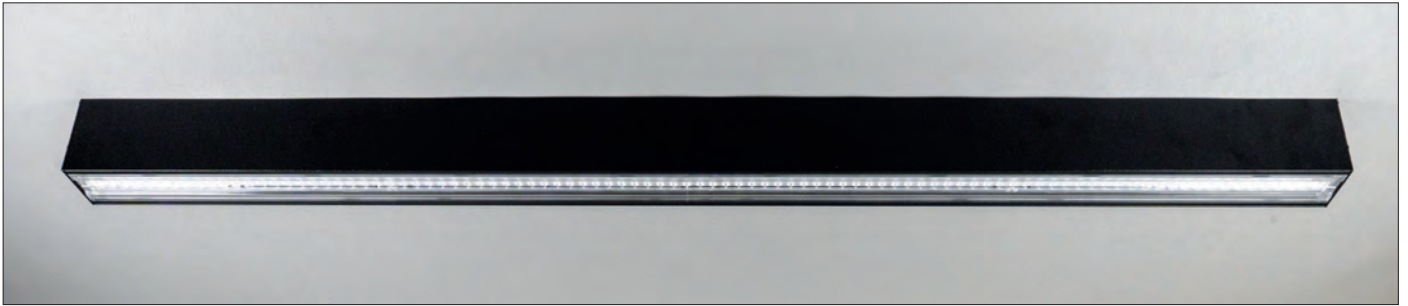

Indoor Lighting

Direct only

Part No.	Lm	W	Lm/W	Weight	L (mm)
MIL/S/11/DA/1390/4	1386	11	128	2.8kg	1130
MIL/S/11/DA/2070/4	2069	15	136	2.8kg	1130
MIL/S/11/DA/2740/4	2744	20	138	2.8kg	1130
MIL/S/16/DA/2200/4	2200	15	148	4.1kg	1690
MIL/S/16/DA/3280/4	3282	22	152	4.1kg	1690
MIL/S/16/DA/4340/4	4343	29	152	4.1kg	1690
MIL/S/22/DA/2770/4	2772	19	146	5.6kg	2250
MIL/S/22/DA/4140/4	4138	28	149	5.6kg	2250
MIL/S/22/DA/5490/4	5488	37	148	5.6kg	2250

Other lengths and outputs are available on request.

Options

- 4000K supplied as standard /4
- For 3000K suffix /3
- For white RAL 9003 finish suffix /WHI
- For black RAL 9005 finish suffix /BLK
- For grey RAL 9006 finish suffix /GRY
- For DALI dimmable system suffix /DIM
- For Casambi enabled system suffix /CAS
- For wireless DALI suffix /WD
- For 3hr integral emergency suffix /EMR
- For 3hr self-test emergency suffix /ST
- For DALI addressable emergency suffix /EMP
- For wireless DALI addressable emergency /WAE

Accessories

- Suspended / Surface end cap MIL/ECS
- Wire suspension kit (2m) MIL/WIRE
- Wall mounting bracket MIL/WALL
- Coupler MIL/CPLR

- i.e.: Millie, Suspended/Surface, 1130mm, double asymmetric optic, 2744 lumens, 20W, 4000K, grey RAL 9006 finish, DALI dimmable = **MIL/S/11/DA/2740/4/GRY/DIM**