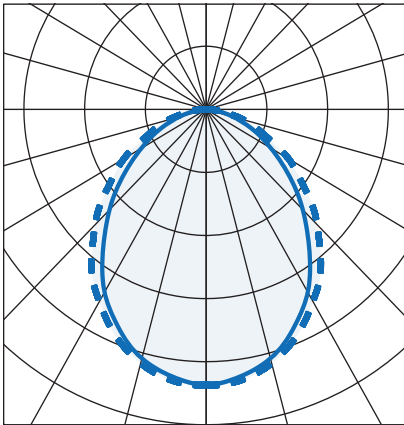

Indoor Lighting

Direct only						
Part No.	Lm	W	Lm/W	BLF	Weight	L (mm)
MIL/S/11/OP/1270/4	1265	11	117	413	2.6kg	1130
MIL/S/11/OP/1890/4	1887	15	124	413	2.6kg	1130
MIL/S/11/OP/2500/4	2499	20	126	413	2.6kg	1130
MIL/S/16/OP/2020/4	2020	15	136	416	3.8kg	1690
MIL/S/16/OP/3010/4	3013	22	139	416	3.8kg	1690
MIL/S/16/OP/3990/4	3993	29	138	416	3.8kg	1690
MIL/S/22/OP/2540/4	2543	19	134	417	5.2kg	2250
MIL/S/22/OP/3790/4	3793	28	136	417	5.2kg	2250
MIL/S/22/OP/5020/4	5023	37	136	417	5.2kg	2250

Other lengths and outputs are available on request.

Options

- 4000K supplied as standard /4
- For 3000K suffix /3
- For white RAL 9003 finish suffix /WHI
- For black RAL 9005 finish suffix /BLK
- For grey RAL 9006 finish suffix /GRY
- For DALI dimmable system suffix /DIM
- For Casambi enabled system suffix /CAS
- For wireless DALI suffix /WD
- For 3hr integral emergency suffix /EMR
- For 3hr self-test emergency suffix /ST
- For DALI addressable emergency suffix /EMP
- For wireless DALI addressable emergency /WAE

Accessories

- Suspended / Surface end cap MIL/ECS
- Wire suspension kit (2m) MIL/WIRE
- Wall mounting bracket MIL/WALL
- Coupler MIL/CPLR

- i.e.: Millie, Suspended/Surface,1690mm, opal diffuser, 3013 lumens, 22W, 4000K, black RAL 9005 finish c/w 3 hr emergency = MIL/S/16/OP/3010/4/BLK/EMR