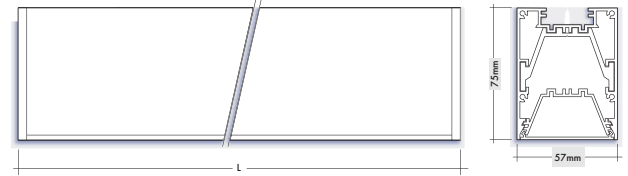

Indoor Lighting