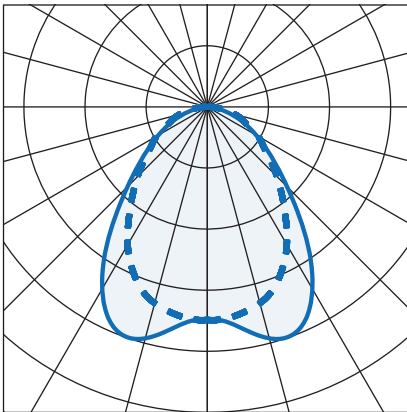

Indoor Lighting

Direct only

Part No.	Lm	W	Lm/W	Weight	L (mm)
MIL/S/11/DA/1390/4	1386	11	128	2.8kg	1130
MIL/S/11/DA/2070/4	2069	15	136	2.8kg	1130
MIL/S/11/DA/2740/4	2744	20	138	2.8kg	1130
MIL/S/16/DA/2200/4	2200	15	148	4.1kg	1690
MIL/S/16/DA/3280/4	3282	22	152	4.1kg	1690
MIL/S/16/DA/4340/4	4343	29	152	4.1kg	1690
MIL/S/22/DA/2770/4	2772	19	146	5.6kg	2250
MIL/S/22/DA/4140/4	4138	28	149	5.6kg	2250
MIL/S/22/DA/5490/4	5488	37	148	5.6kg	2250

Other lengths and outputs are available on request.

Options

- 4000K supplied as standard /4
- For 3000K suffix /3
- For white RAL 9003 finish suffix /WHI
- For black RAL 9005 finish suffix /BLK
- For grey RAL 9006 finish suffix /GRY
- For DALI dimmable system suffix /DIM
- For Casambi enabled system suffix /CAS
- For wireless DALI suffix /WD
- For 3hr integral emergency suffix /EMR
- For 3hr self-test emergency suffix /ST
- For DALI addressable emergency suffix /EMP
- For wireless DALI addressable emergency /WAE

Accessories

- Suspended / Surface end cap MIL/ECS
- Wire suspension kit (2m) MIL/WIRE
- Wall mounting bracket MIL/WALL
- Coupler MIL/CPLR

- i.e.: Millie, Suspended/Surface, 1130mm, double asymmetric optic, 2744 lumens, 20W, 4000K, grey RAL 9006 finish, DALI dimmable = **MIL/S/11/DA/2740/4/GRY/DIM**