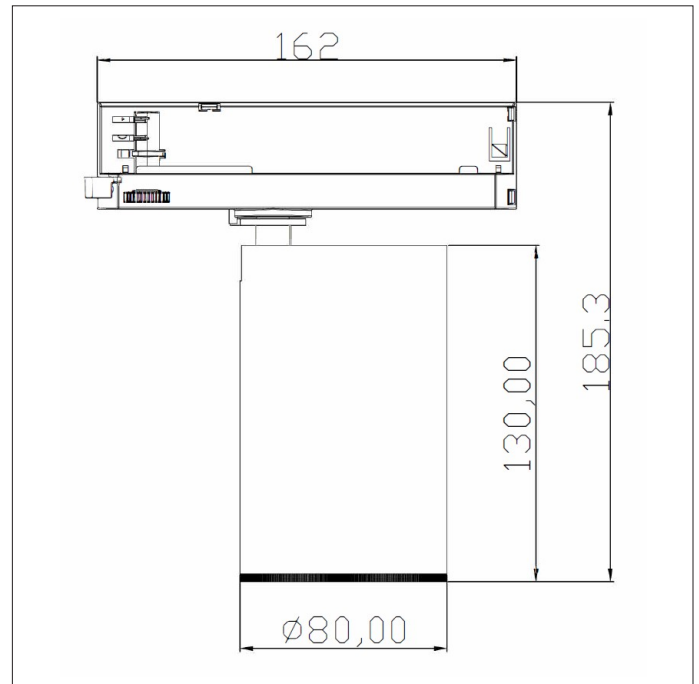

Leila M

Spotlight

Innovation.
Collaboration.
Illumination.

Indoor Lighting

Key features

- Track mounted spotlight
- IP20 suitable for internal environments
- Impact rating of IK02
- Efficacy of up to 133lm/W
- Nominal life-time of 50,000 h (L80/B10)
- Colour stability with 3 step MacAdam
- Surface mounting also available via ceiling rose

Options

- For 15° reflector suffix: /15D
- For 24° reflector suffix: /24D
- For 36° reflector suffix: /36D
- For 45° reflector suffix: /45D
- For 60° reflector suffix: /60D
- For black finish suffix: /BLK
- For white finish suffix: /WHI
- For DALI dimmable suffix: /DIM
- For Casambi enabled suffix: /CAS
- For Surface mounted: /SURF

i.e.: Leila Medium Trackspot, 10W, 1401lm, 4000K, 60° reflector, black finish, Casambi enabled =
LEI/M/1401/4/60D/BLK/CAS

CRI 80 as standard, CRI 90 available on request.

Part No. (3000K)	Lm	W	Lm/W
LEI/M/1273/15D/3	1273	10	120
LEI/M/2060/15D/3	2060	18	112
LEI/M/2698/15D/3	2698	26	103
LEI/M/1330/60D/3	1330	10	125
LEI/M/2149/60D/3	2149	18	117
LEI/M/2802/60D/3	2802	26	107
Part No. (4000K)	Lm	W	Lm/W
LEI/M/1340/15D/4	1340	10	127
LEI/M/2169/15D/4	2169	18	119
LEI/M/2840/15D/4	2840	26	109
LEI/M/1401/60D/4	1401	10	133
LEI/M/2263/60D/4	2263	18	124
LEI/M/2950/60D/4	2950	26	113