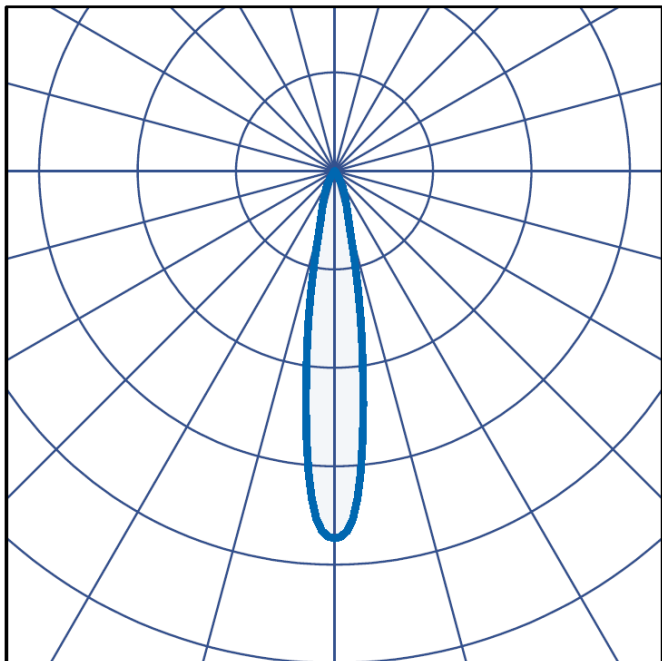

For more information, please contact Sales@ldl.lighting

Leila M

Spotlight

Innovation.
Collaboration.
Illumination.

Indoor Lighting

15° Optic:

24° Optic:

36° Optic:

45° Optic: