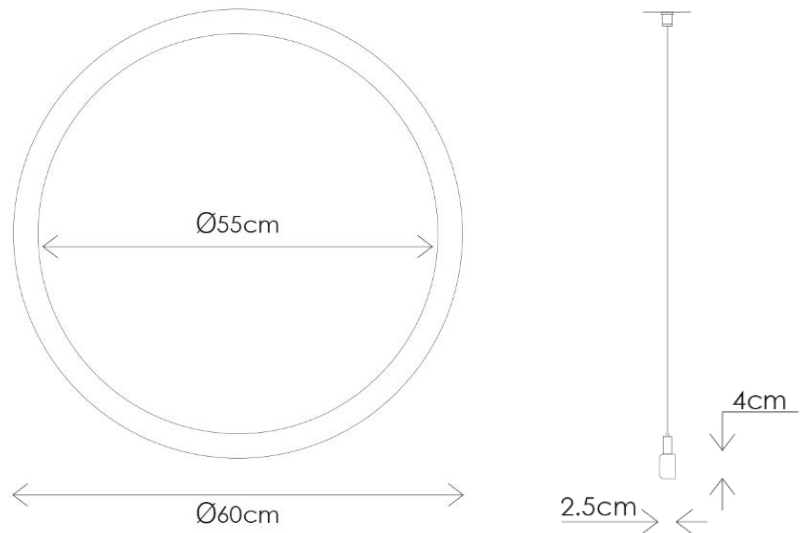

Indoor Lighting

Key Features

- IP20 suitable for internal environments
- Efficacy of up to 145lm/W
- Nominal life-time of 60,000 h (L80/B10)
- High colour rendering index CRI > 80

Options

- 4000K supplied as standard /4
- For 3000K suffix /3
- For white RAL 9003 finish suffix /WHI
- For black RAL 9005 finish suffix /BLK
- For DALI dimmable system suffix /DIM

e.g.: LIZ/9/8349/4/BLK

Lizzy, 900mm, 8349lm, 58W, 4000K, Black

Part No.	Lm	W	Lm/W	D(mm)
LIZ/6/5509/4	5509	38	145	ø550
LIZ/9/8349/4	8349	58	144	ø850
LIZ/12/11189/4	11189	78	143	ø1150

For more information, please contact Sales@ldl.lighting