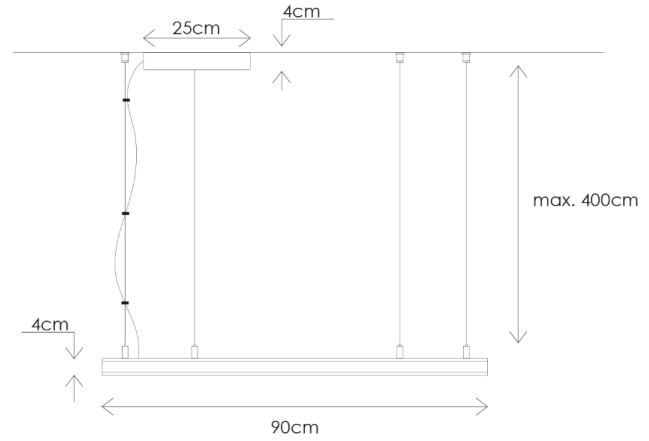

Indoor Lighting

Key Features

- IP20 suitable for internal environments
- Efficacy of up to 145lm/W
- Nominal life-time of 60,000 h (L80/B10)
- High colour rendering index CRI > 80

Options

- 4000K supplied as standard /4
- For 3000K suffix /3
- For white RAL 9003 finish suffix /WHI
- For black RAL 9005 finish suffix /BLK
- For DALI dimmable system suffix /DIM

e.g.: LIZ/9/8349/4/BLK

Lizzy, 900mm, 8349lm, 58W, 4000K, Black

Part No.	Lm	W	Lm/W	D(mm)
LIZ/6/5509/4	5509	38	145	ø550
LIZ/9/8349/4	8349	58	144	ø850
LIZ/12/11189/4	11189	78	143	ø1150

For more information, please contact Sales@ldl.lighting