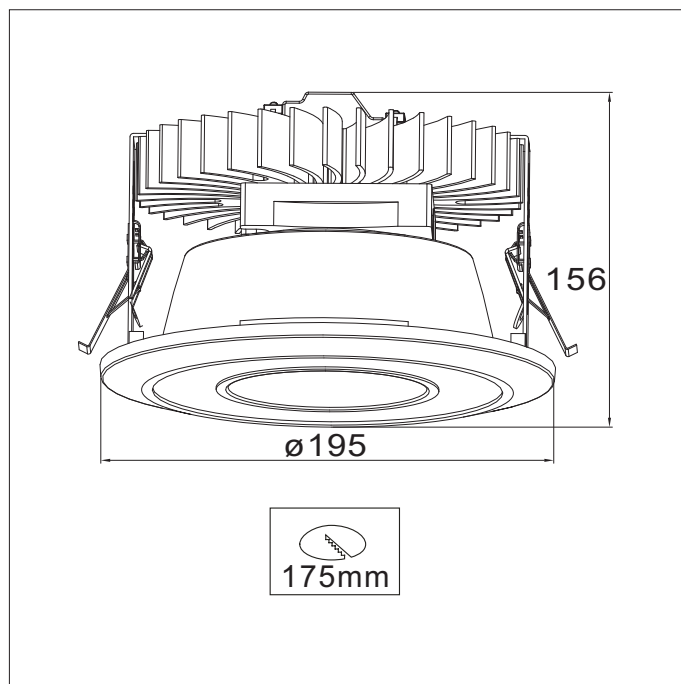

Henry Halo

Downlighter

Innovation.
Collaboration.
Illumination.

Indoor Lighting