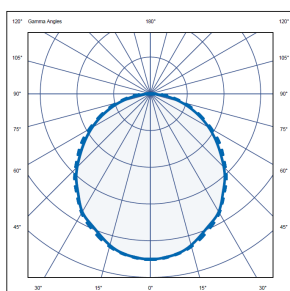

Options

- For 3000K suffix **/3**
- For DALI dimmable suffix **/DIM**
- For 3hr self-contained emergency suffix **/EMR**
- For 3hr self-test emergency suffix **/ST**
- For 3hr self-contained DALI emergency suffix **/EMP**

i.e. LDIP/OP/4/4253/DIM/EMR =
LDIP 600x600 modular, 4000K, 4253 lumens, DALI
dimmable c/w 3hr self-contained emergency