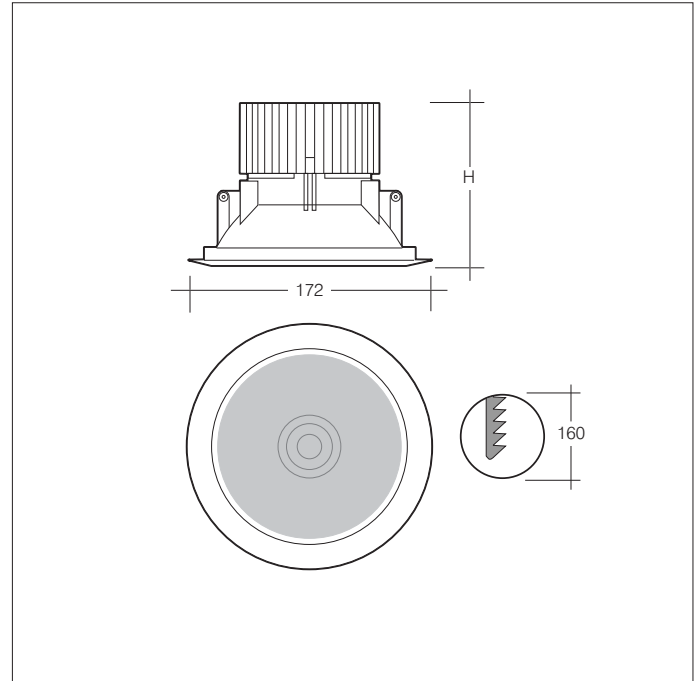

Ravello

Downlighter

Innovation.
Collaboration.
Illumination.

Indoor Lighting

Key features

- IP44 suitable for internal environments
- Impact rating of IK02
- Efficacy of up to 121lm/W
- Nominal life-time of > 90,000 h (L80/B10)
- Colour stability with 3 step MacAdam
- High colour rendering index CRI > 80
- Emergency BLF = 313 lm

Options

- For DALI dimmable suffix: **/DIM**
- For Casambi enabled suffix: **/CAS**
- For leading/trailing edge dimmable suffix: **/MDIM**
- For 3hr emergency suffix: **/EMR**
- For self-test emergency suffix: **/ST**
- For DALI addressable emergency suffix: **/EMP**

i.e. **RAV/1700/4/OP/DIM/EMP =**

Ravello, 1700 lumens, 15W, 4000K, IP44 opal diffuser, DALI dimmable c/w DALI emergency.

CRI > 80 supplied as standard, CRI > 90 available on request.

Part No.	Lm	W	Lm/W	CCT	H(mm)
RAV/1070/3	1070	9	119	3000K	80
RAV/1090/4	1090	9	121	4000K	80
RAV/1660/3	1660	15	111	3000K	80
RAV/1700/4	1700	15	113	4000K	80
RAV/2000/4	2000	17	118	4000K	80
RAV/2400/3	2400	23	104	3000K	80
RAV/2460/4	2460	23	107	4000K	115
RAV/3410/3	3410	37	92	3000K	115
RAV/3500/4	3500	37	95	4000K	115
RAV/4020/3	4020	41	98	3000K	145
RAV/4130/4	4130	41	101	4000K	115

For more information, please contact Sales@ldl.lighting