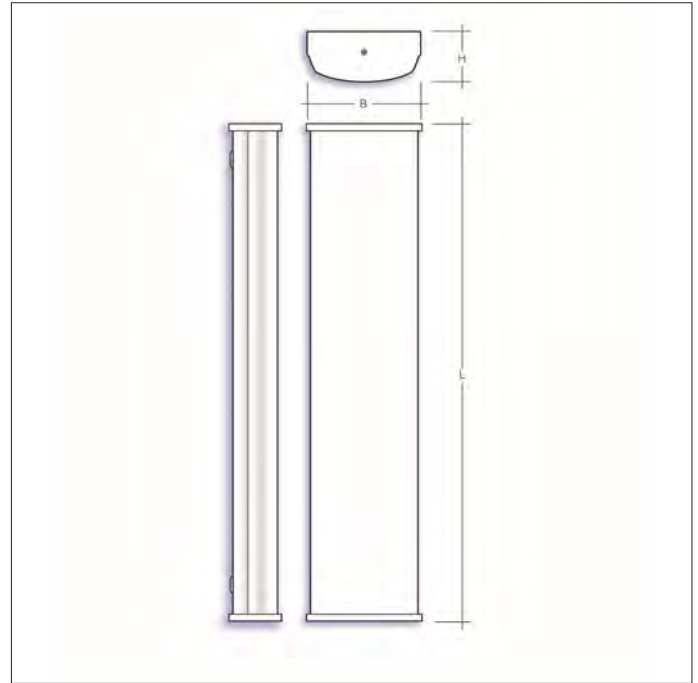

Indoor Lighting

Key features

- IP40 suitable for indoor environments
- Impact rating of IK08
- Efficacy of up to 159lm/W
- Nominal life-time of > 100,000 h (L80/B10)
- Colour stability with 3 step MacAdam
- High colour rendering index CRI > 80
- Emergency BLF = 445 lm

Options

- For DALI dimmable suffix: /DIM
- For Casambi enabled suffix: /CAS
- For 3hr emergency suffix: /EMR
- For self-test emergency suffix: /ST
- For DALI addressable emergency suffix: /EMP

i.e. **ALEX/5/3478/4/DIM/EMR** =
Alexa LED surface luminaire, 3478lm, 23W,
4000K, Dali Dimmable c/w 3hr emergency.

| Part No. | W | Lm | Lm/W | L | H | B |
|---------------|----|------|------|------|----|-----|
| ALEX/4/1339/4 | 9 | 1339 | 144 | 1200 | 70 | 170 |
| ALEX/4/2672/4 | 19 | 2672 | 140 | 1200 | 70 | 170 |
| ALEX/4/4006/4 | 29 | 4006 | 138 | 1200 | 70 | 170 |
| ALEX/4/5124/4 | 39 | 5124 | 130 | 1200 | 70 | 170 |
| ALEX/4/6343/4 | 49 | 6343 | 127 | 1200 | 70 | 170 |
| ALEX/5/1851/4 | 11 | 1851 | 159 | 1480 | 70 | 170 |
| ALEX/5/3478/4 | 23 | 3478 | 146 | 1480 | 70 | 170 |
| ALEX/5/5198/4 | 36 | 5198 | 143 | 1480 | 70 | 170 |
| ALEX/5/6625/4 | 49 | 6625 | 135 | 1480 | 70 | 170 |
| ALEX/5/8164/4 | 62 | 8164 | 131 | 1480 | 70 | 170 |