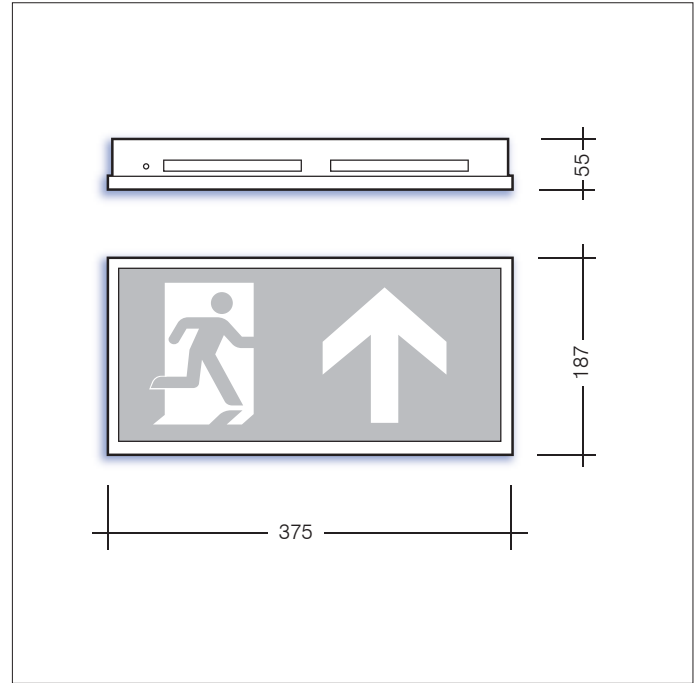

Emergency

Key features

- IP20 suitable for internal environments
- Impact rating of IK06
- Efficacy of up to 100lm/W
- Emergency BLF = 150 lm
- Battery: 1 x 3.6V 1.5Ah NiCd
- Light source: 16 x 4500K LEDs (CRI>80)
- Weight: 1.1 kg
- Viewing Distance of 34M

Options

- For self test emergency suffix **/ST**
- For EM Pro option suffix **/EMP**

Part No.

Description

EX/LED/NM	Non-maintained Exit Sign supplied with a choice of Exit legends
EX/LED/M	Maintained Exit Sign supplied with a choice of Exit legends
EX/LED/240	240V Exit Sign supplied with a choice of Exit legends
EX/LGD	Exit legend with Arrow Down
EX/LGL	Exit legend with Arrow Left
EX/LGR	Exit legend with Arrow Right
EX/LGU	Exit legend with Arrow Up