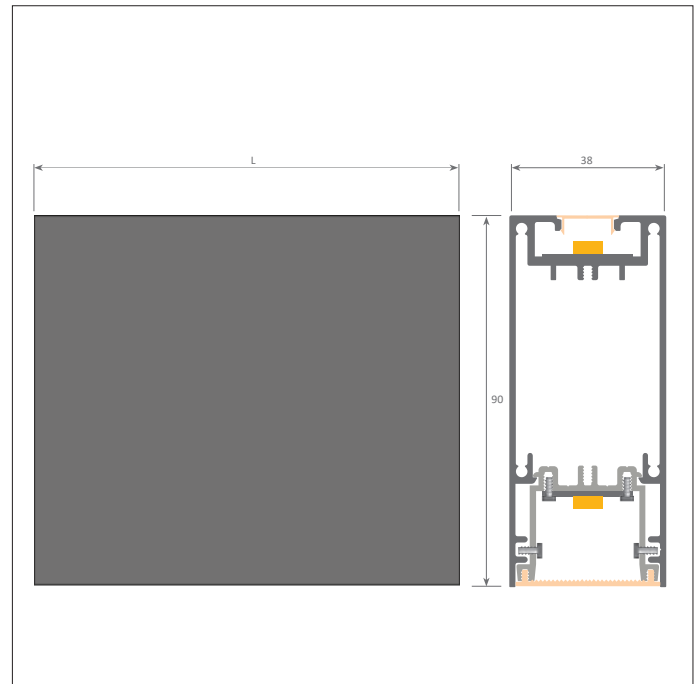

Indoor Lighting

Key Features

- IP20
- Impact rating of IK06
- Efficacy of up to 95lm/W
- Nominal life-time of >72,000 h (L80/B10)
- Colour stability with 3 step MacAdam
- High colour rendering index CRI > 80
- Emergency BLF = 262 lm

i.e. **AN/S/11/2690/4/GRY/EMR =**

Anna LED, surface, 1130mm, 2687lm, 29W, 4000K, grey finish c/w 3hr emergency.

4000K as standard, 3000K supplied on request.
CRI > 80 as standard, CRI > 90 supplied on request.

Part No.	Lm	W	Lm/W	L (mm)
AN/11/920/4	922	11	83	1130
AN/11/1790/4	1791	20	91	1130
AN/11/2680/4	2685	30	90	1130
AN/14/1150/4	1152	13	87	1410
AN/14/2240/4	2239	24	93	1410
AN/14/3360/4	3356	35	95	1410
AN/16/1380/4	1383	16	87	1690
AN/16/2690/4	2687	29	93	1690
AN/16/4030/4	4027	42	95	1690