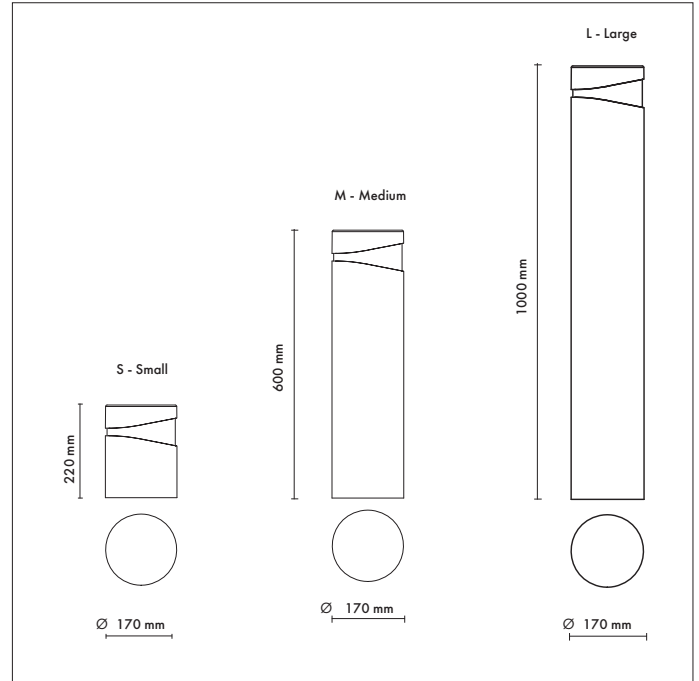

Horus

Bollards

Innovation.
Collaboration.
Illumination.

External Lighting

Key Features

- IP65 suitable for external environments
- Impact rating of IK10
- Beam angle : Symmetric, omnidirectional
- Nominal life-time of 50,000 h (L90/B50)
- Colour stability with 3 step MacAdam

Part No.	W	Lm	CCT	Height	Weight
HOR/S/340/180/3	9	340	3000K	220mm	4.0kg
HOR/S/681/360/3	18	681	3000K	220mm	4.2kg
HOR/M/340/180/3	9	340	3000K	600mm	5.5kg
HOR/M/681/360/3	18	681	3000K	600mm	5.7kg
HOR/L/340/180/3	9	340	3000K	1000mm	7.0kg
HOR/L/681/360/3	18	681	3000K	1000mm	7.2kg