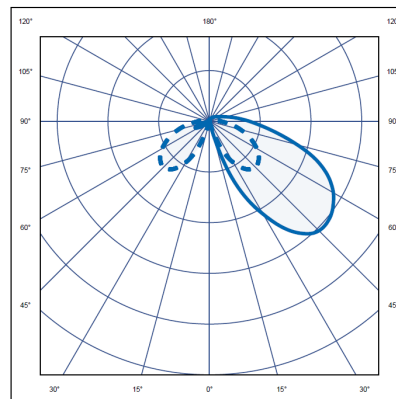

Accessories

- Root Attachment **BOU/ROOT**

Part No.	W	Lm	CCT	Height	Weight
HOR/S/340/180/3	9	340	3000K	220mm	4.0kg
HOR/S/681/360/3	18	681	3000K	220mm	4.2kg
HOR/M/340/180/3	9	340	3000K	600mm	5.5kg
HOR/M/681/360/3	18	681	3000K	600mm	5.7kg
HOR/L/340/180/3	9	340	3000K	1000mm	7.0kg
HOR/L/681/360/3	18	681	3000K	1000mm	7.2kg

For more information, please contact Sales@ldl.lighting

180°