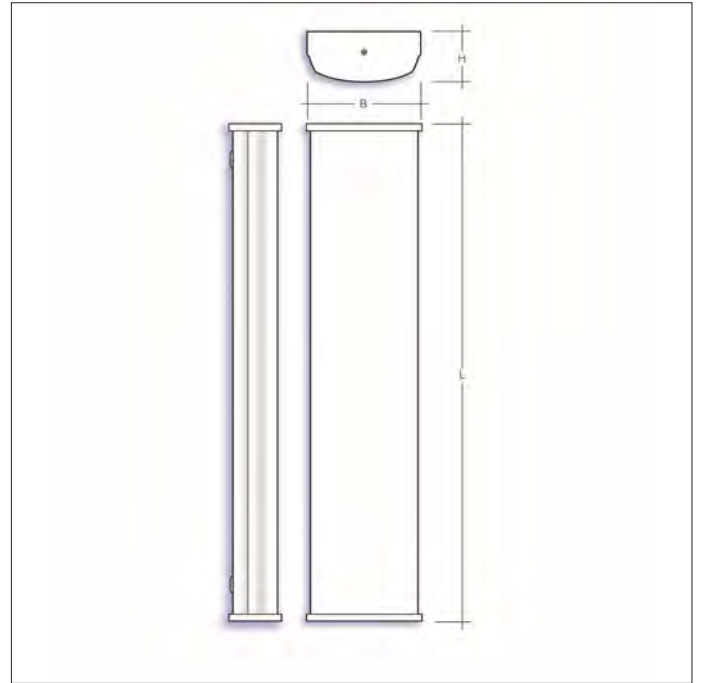

Indoor Lighting

Key features

- IP40 suitable for indoor environments
- Impact rating of IK08
- Efficacy of up to 159lm/W
- Nominal life-time of > 72,000 h (L80/B10)
- Colour stability with 3 step MacAdam
- High colour rendering index CRI > 80
- Emergency BLF = 445 lm

Options

- For DALI dimmable suffix: /DIM
- For Casambi enabled suffix: /CAS
- For 3hr emergency suffix: /EMR
- For self-test emergency suffix: /ST
- For DALI addressable emergency suffix: /EMP

i.e. **ALEX/5/3478/4/DIM/EMR** =
ALEX LED surface luminaire, 3478lm, 23W, 4000K,
Dali Dimmable c/w 3hr emergency.

| Part No. | W | Lm | Lm/W | L | H | B |
|---------------|----|------|------|------|----|-----|
| ALEX/4/1339/4 | 9 | 1339 | 144 | 1200 | 70 | 170 |
| ALEX/4/2672/4 | 19 | 2672 | 140 | 1200 | 70 | 170 |
| ALEX/4/4006/4 | 29 | 4006 | 138 | 1200 | 70 | 170 |
| ALEX/4/5124/4 | 39 | 5124 | 130 | 1200 | 70 | 170 |
| ALEX/4/6343/4 | 49 | 6343 | 127 | 1200 | 70 | 170 |
| ALEX/5/1851/4 | 11 | 1851 | 159 | 1480 | 70 | 170 |
| ALEX/5/3478/4 | 23 | 3478 | 146 | 1480 | 70 | 170 |
| ALEX/5/5198/4 | 36 | 5198 | 143 | 1480 | 70 | 170 |
| ALEX/5/6625/4 | 49 | 6625 | 135 | 1480 | 70 | 170 |
| ALEX/5/8164/4 | 62 | 8164 | 131 | 1480 | 70 | 170 |