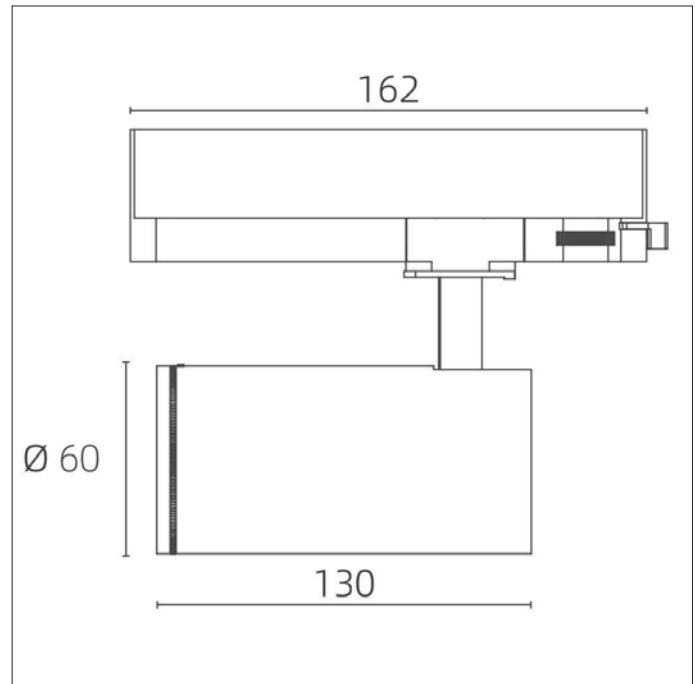

### Key features

- Adjustable track mounted spotlight (20° - 50°)
- IP20 suitable for internal environments
- Impact rating of IK02
- Efficacy of up to 117lm/W
- Nominal life-time of 90,000 h (L80/B10)
- Colour stability with 3 step MacAdam