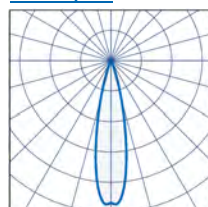

Options

- For black finish suffix: /BLK
- For white finish suffix: /WHI
- For DALI dimmable suffix: /DIM
- For Casambi enabled suffix: /CAS
- For Surface mounted: /SURF

i.e.: RITA/M/1496/4/50D/BLK/CAS = Rita Medium, 1496lm, 4000K, 50D reflector, Black, Casambi

CRI 80 as standard, CRI 90 available on request.

Part No. (3000K)	Lm	W	Lm/W
RIT/M/1368/20D/3	1368	11	124
RIT/M/2244/20D/3	2244	19	118
RIT/M/2963/20D/3	2963	27	109
RIT/M/1436/50D/3	1436	11	130
RIT/M/2352/50D/3	2352	19	123
RIT/M/3106/50D/3	3106	27	115
Part No. (4000K)	Lm	W	Lm/W
RIT/M/1426/20D/4	1426	11	129
RIT/M/2338/20D/4	2338	19	123
RIT/M/3087/20D/4	3087	27	114
RIT/M/1496/50D/4	1496	11	136
RIT/M/2450/50D/4	2450	19	128
RIT/M/3236/50D/4	3236	27	119

For more information, please contact Sales@ldl.lighting

20° Optic: