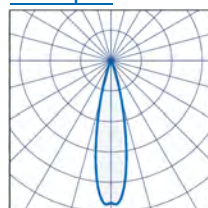

Options

- For black finish suffix: /BLK
- For white finish suffix: /WHI
- For DALI dimmable suffix: /DIM
- For Casambi enabled suffix: /CAS
- For Surface mounted: /SURF

i.e.: RITA/L/1511/4/50D/BLK/CAS = Rita Large, 1511lm, 4000K, 50D reflector, Black, Casambi

CRI 80 as standard, CRI 90 available on request.

Part No. (3000K)	Lm	W	Lm/W
RIT/L/1382/20D/3	1382	11	125
RIT/L/2266/20D/3	2266	19	119
RIT/L/3032/20D/3	3032	27	112
RIT/L/1450/50D/3	1450	11	131
RIT/L/2376/50D/3	2376	19	125
RIT/L/3177/50D/3	3177	27	117
Part No. (4000K)	Lm	W	Lm/W
RIT/L/1440/20D/4	1440	11	130
RIT/L/2361/20D/4	2361	19	124
RIT/L/3159/20D/4	3159	27	117
RIT/L/1511/50D/4	1511	11	137
RIT/L/2475/50D/4	2475	19	130
RIT/L/3310/50D/4	3310	27	122

For more information, please contact Sales@ldl.lighting

20° Optic: