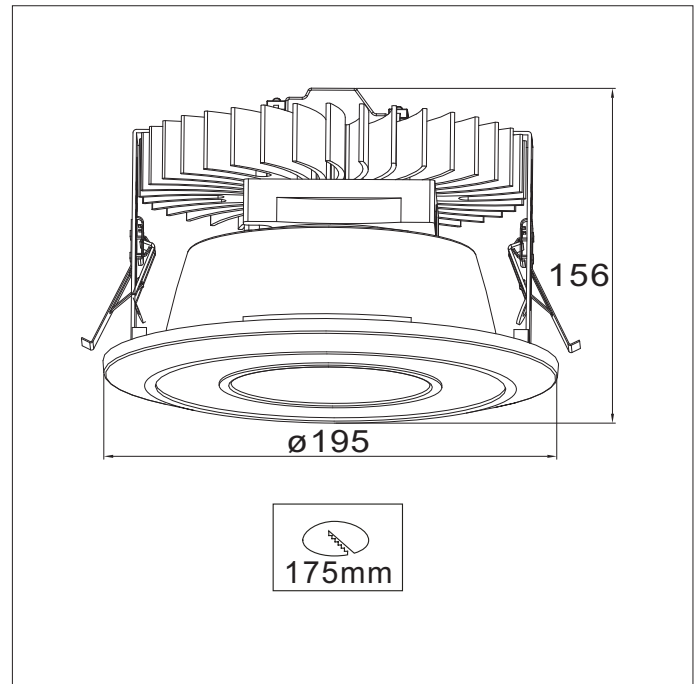

Henry Halo

Downlighter

Innovation.
Collaboration.
Illumination.

Indoor Lighting