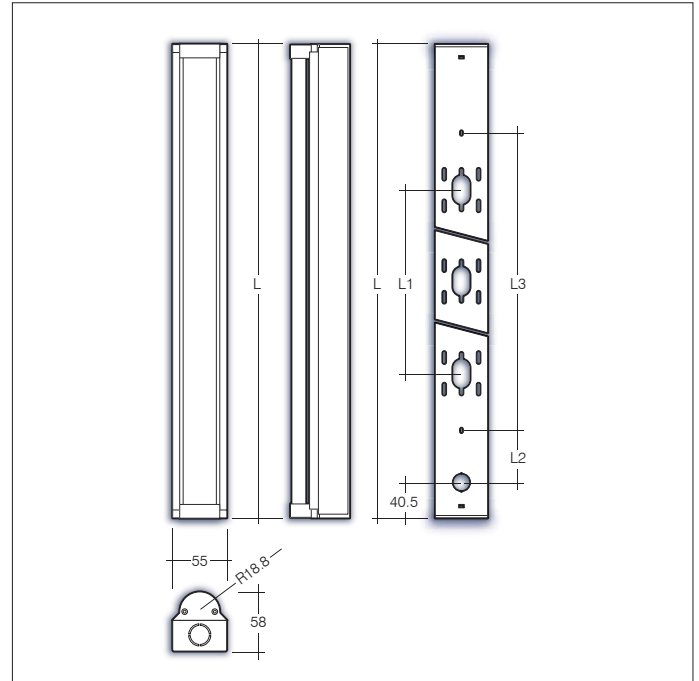

Indoor Lighting

Key Features

- IP40 suitable for indoor environments
- Impact rating of IK06
- Efficacy of up to 144lm/W
- Nominal life-time of > 72,000 h (L80/B10)
- Colour stability with 3 step MacAdam
- High colour rendering index CRI > 80
- Emergency BLF = 315 lm

Options

- 4000K as standard for 3000K suffix /3
- For DALI dimmable suffix /DIM
- For 3hr self-contained emergency suffix /EMR
- For 3hr self-test emergency suffix /ST
- For 3hr self-contained DALI emergency suffix /EMP

i.e. **BAN/5/3431/4/DIM/EMR =**

Banda 5ft batten, 3431 lumens, 4000K, Dali dimmable c/w 3hr self-contained emergency

Part No.	W	Lm	Lm/W	CCT	Weight
BAN/4/2084/84	14	2084	144	4000	1kg
BAN/4/2745/84	19	2745	141	4000	2kg
BAN/4/3392/84	24	3392	138	4000	2kg
BAN/5/3431/84	26	3431	131	4000	1.5kg
BAN/5/4239/84	33	4239	128	4000	1.5kg
BAN/5/5810/84	47	5810	123	4000	1.5kg

For more information, please contact Sales@ldl.lighting

Fixings (mm)	L	L1	L2	L3
1200mm	1200	610	800	159.5
1500mm	1500	610	840	289.5