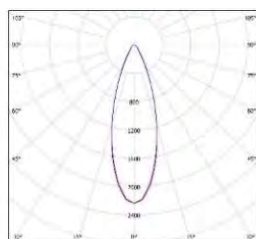

Trent Sport

LED Hi Bay

Innovation.
Collaboration.
Illumination.

Indoor Lighting

L, mm	W, mm	H, mm	L2, mm	D, mm	E, mm
435	345	78	495	475	62
645			705	685	68
945			1005	985	

Options

For 3000K optic suffix /3

For 4000K optic suffix /4

For 40deg optic suffix /40

For 60deg optic suffix /60

For 75deg optic suffix /75

For 120deg optic suffix /120

For High Rack 30x70deg optic suffix /HR

For DALI dimmable suffix /DIM

For casambi enabled suffix /CAS

For emergency suffix /EMR

For self-test suffix /ST

For addressable Emergency suffix /EMP

i.e. **TRE/2/25400/4/60 =**

Trent Sport Hi Bay 645mm Length, 25363lm, 149W,

4000K c/w 60deg Optics fitted

Part No.	W	Lm	Lm/W	Weight
TRE/SP/1/6450	41	6454	157	2.8kg
TRE/SP/1/7330	47	7326	156	2.8kg
TRE/SP/1/9040	59	9039	153	2.8kg
TRE/SP/1/10660	70	10659	152	2.8kg
TRE/SP/1/12290	83	12291	148	2.8kg
TRE/SP/2/14650	91	14652	161	4.3kg
TRE/SP/2/17990	115	17985	156	4.3kg
TRE/SP/2/21320	139	21317	153	4.3kg
TRE/SP/2/24460	163	24456	150	4.3kg
TRE/SP/3/26840	171	26839	157	6.5kg
TRE/SP/3/31810	207	31811	154	6.5kg
TRE/SP/3/36490	244	36493	150	6.5kg

For more information, please contact Sales@ldl.lighting

High Rack 30°x 70°

Narrow 40°

Medium 60°

Wide 75°

Extra-Wide 120°