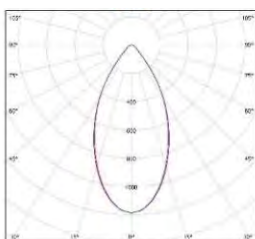

Trent Sport

LED Hi Bay

Innovation.
Collaboration.
Illumination.

Indoor Lighting

L, mm	W, mm	H, mm	L2, mm	D, mm	E, mm
435	345	78	495	475	62
645			705	685	68
945			1005	985	

Options

For 3000K optic suffix /3

For 4000K optic suffix /4

For 40deg optic suffix /40

For 60deg optic suffix /60

For 75deg optic suffix /75

For 120deg optic suffix /120

For High Rack 30x70deg optic suffix /HR

For DALI dimmable suffix /DIM

For casambi enabled suffix /CAS

For emergency suffix /EMR

For self-test suffix /ST

For addressable Emergency suffix /EMP

i.e. **TRE/2/25400/4/60 =**

Trent Sport Hi Bay 645mm Length, 25363lm, 149W,

4000K c/w 60deg Optics fitted

Part No.	W	Lm	Lm/W	Weight
TRE/SP/1/6450	41	6454	157	2.8kg
TRE/SP/1/7330	47	7326	156	2.8kg
TRE/SP/1/9040	59	9039	153	2.8kg
TRE/SP/1/10660	70	10659	152	2.8kg
TRE/SP/1/12290	83	12291	148	2.8kg
TRE/SP/2/14650	91	14652	161	4.3kg
TRE/SP/2/17990	115	17985	156	4.3kg
TRE/SP/2/21320	139	21317	153	4.3kg
TRE/SP/2/24460	163	24456	150	4.3kg
TRE/SP/3/26840	171	26839	157	6.5kg
TRE/SP/3/31810	207	31811	154	6.5kg
TRE/SP/3/36490	244	36493	150	6.5kg

For more information, please contact Sales@ldl.lighting

High Rack 30°x 70°

Narrow 40°

Medium 60°

Wide 75°

Extra-Wide 120°