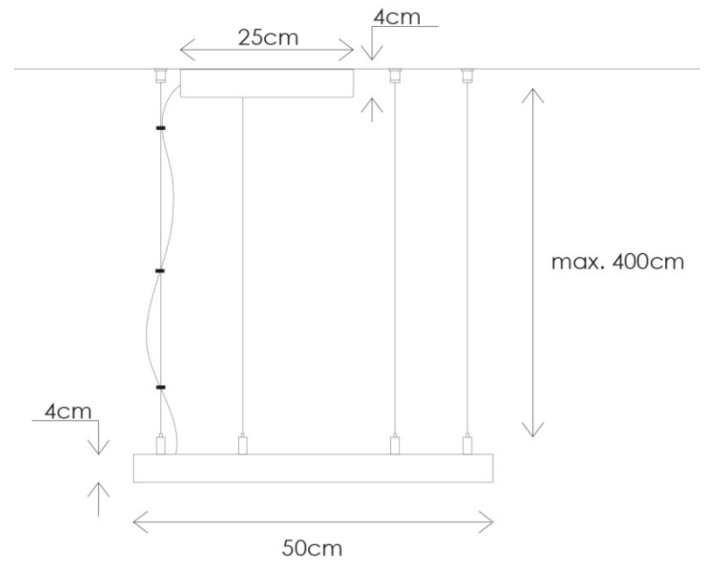

Indoor Lighting

Key Features

- IP20 suitable for internal environments
- Efficacy of up to 144lm/W
- Nominal life-time of 60,000 h (L80/B10)
- High colour rendering index CRI > 80

Options

- 4000K supplied as standard /4
- For 3000K suffix /3
- For white RAL 9003 finish suffix /WHI
- For black RAL 9005 finish suffix /BLK
- For DALI dimmable system suffix /DIM

e.g.: **JEM/8/5000/4/BLK**
Jema, 800mm, 4876lm, 45W, 4000K, Black

Part No.	Lm	W	Lm/W	D(mm)
JEM/5/3000/4	2980	28	106	ø500
JEM/8/5000/4	4876	45	108	ø800
JEM/11/6800/4	6771	61	111	ø1100

For more information, please contact Sales@ldl.lighting