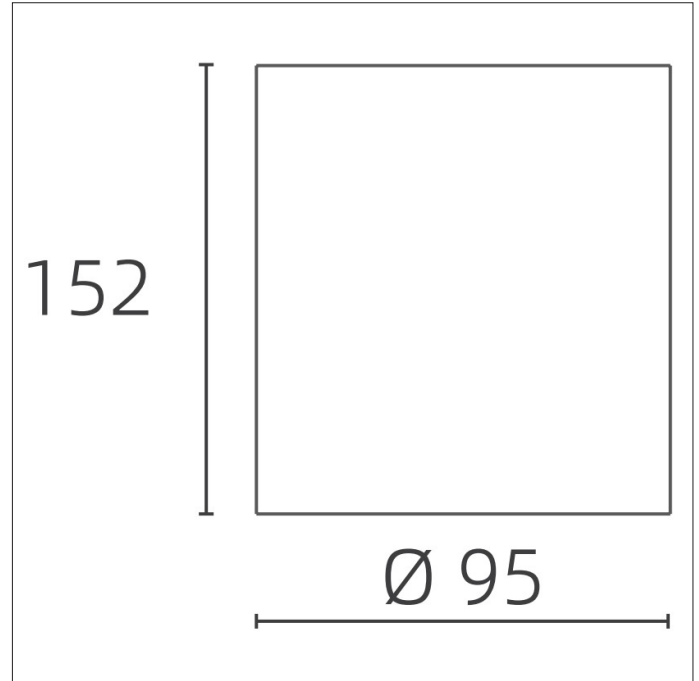

Dominique S

Surface Mounted

Innovation.
Collaboration.
Illumination.

Indoor Lighting

Key Features

- IP20 suitable for internal environments
- Nominal life-time of 50,000 h (L80/B10)
- Impact rating of IK05
- Efficacy of up to 110lm/W
- Various colour temperatures are available
- Colour stability with 3 step MacAdam

i.e. **DOM/S/1263/4/60D/DIM/EMR** = Dominique S surface downlighter, 11W, 1263 lumens, 4000K, 60D, DALI dimmable c/w 3hr self-contained emergency

CRI 80 as standard, CRI 90 available on request.

Part No. (3000K)	Lm	W	lm/W
DOM/S/1160/20D/3	1160	11	101
DOM/S/1758/20D/3	1758	20	88
DOM/S/1183/40D/3	1183	11	103
DOM/S/1756/40D/3	1756	20	88
DOM/S/1200/60D/3	1200	11	105
DOM/S/1780/60D/3	1780	20	89

Part No. (4000K)	Lm	W	lm/W
DOM/S/1221/20D/4	1221	11	107
DOM/S/1851/20D/4	1851	20	92
DOM/S/1246/40D/4	1246	11	109
DOM/S/1848/40D/4	1848	20	92
DOM/S/1263/60D/4	1263	11	110
DOM/S/1874/60D/4	1874	20	94

For more information, please contact Sales@ldl.lighting