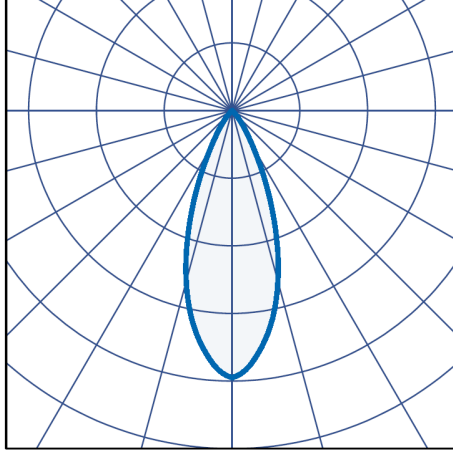

i.e. **DOM/S/1263/4/60D/DIM/EMR** = Dominique S surface downlighter, 11W, 1263 lumens, 4000K, 60D, DALI dimmable c/w 3hr self-contained emergency

CRI 80 as standard, CRI 90 available on request.

Part No. (3000K)	Lm	W	lm/W
DOM/S/1160/20D/3	1160	11	101
DOM/S/1758/20D/3	1758	20	88
DOM/S/1183/40D/3	1183	11	103
DOM/S/1756/40D/3	1756	20	88
DOM/S/1200/60D/3	1200	11	105
DOM/S/1780/60D/3	1780	20	89

Dominique S

Surface Mounted

Innovation.
Collaboration.
Illumination.

Indoor Lighting

20° Optic:

40° Optic:

60° Optic: