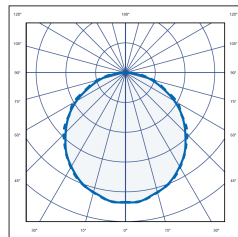

Key Features

- IP20
- Impact rating of IK06
- Efficacy of up to 99lm/W
- Nominal life-time of >100,000 h (L80/B10)
- Colour stability with 3 step MacAdam
- High colour rendering index CRI > 80
- Emergency BLF = 262 lm