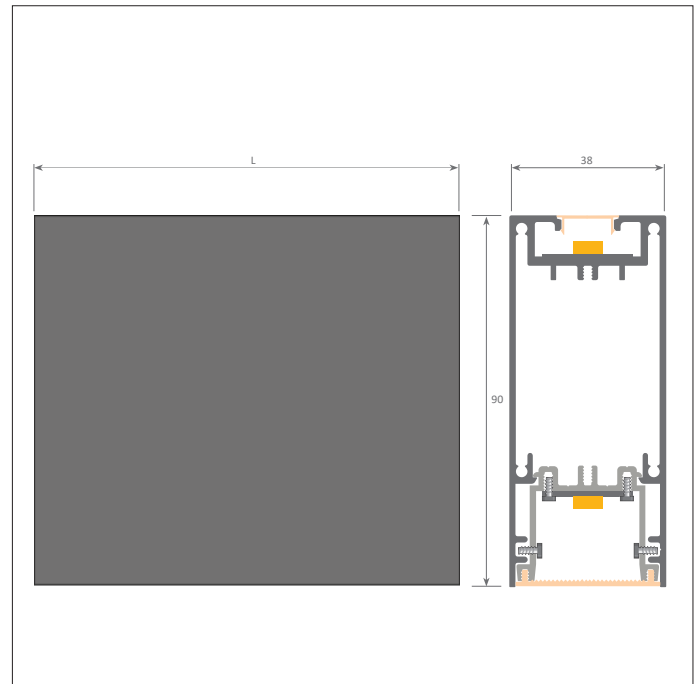

Indoor Lighting

Key Features

- IP20
- Impact rating of IK06
- Efficacy of up to 99lm/W
- Nominal life-time of >100,000 h (L80/B10)
- Colour stability with 3 step MacAdam
- High colour rendering index CRI > 80
- Emergency BLF = 262 lm

i.e. **AN/S/11/2768/4/GRY/EMR =**
Anna LED, suspended/surface, 1130mm, 2768lm, 29W, 4000K, grey finish c/w 3hr emergency.

4000K as standard, 3000K supplied on request.
CRI > 80 as standard, CRI > 90 supplied on request.

Part No.	Lm	W	Lm/W	L (mm)
AN/11/919/4	919	9	98	1130
AN/11/1742/4	1742	19	91	1130
AN/11/2768/4	2768	29	95	1130
AN/14/1138/4	1138	11	98	1410
AN/14/2244/4	2244	23	94	1410
AN/14/3427/4	3427	36	94	1410
AN/16/1379/4	1379	14	99	1690
AN/16/2719/4	2719	28	95	1690
AN/16/4151/4	4151	43	95	1690