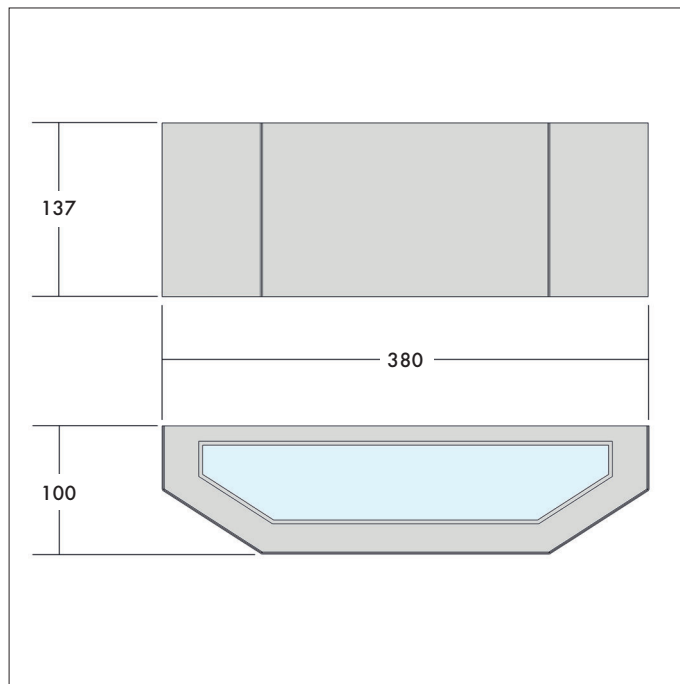

Indoor Lighting