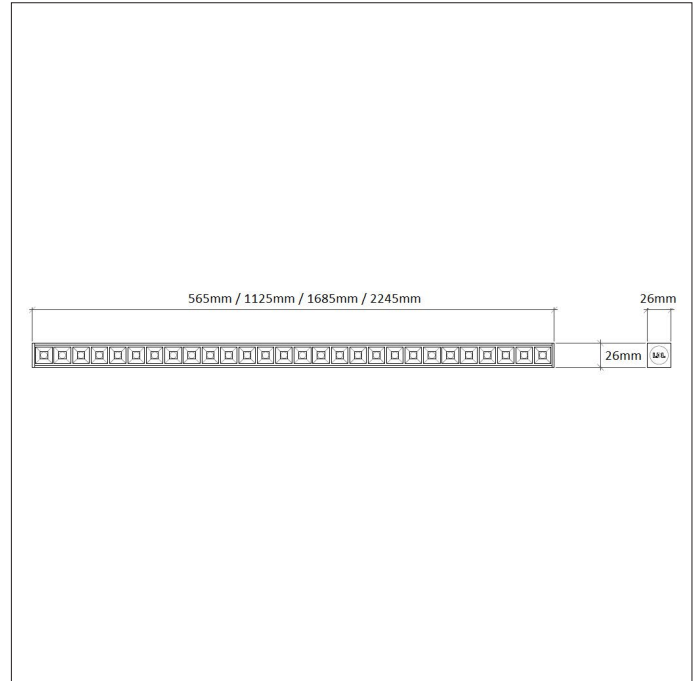

Indoor Lighting

Key features

- IP20 suitable for internal environments
- Impact rating of IK04
- Efficacy of up to 152lm/W
- Nominal life-time of 50,000 h (L90/B10)
- Colour stability with 3 step MacAdam

Options

- For black louvre suffix: **LENA/* /B**
- For white louvre suffix: **LENA/* /W**
- For silver louvre suffix: **LENA/* /S**
- For DALI dimmable suffix: **/DIM**
- For Casambi enabled suffix: **/CAS**
- For wireless dimmable suffix: **/WD**
- For 3 hr emergency suffix: **/EMR**
- For Monitor self-test suffix: **/MON**
- For DALI addressable emergency suffix: **/EMP**
- For wireless addressable emergency suffix: **/WAE**
- For wire suspension kit suffix: **/SUS**

i.e.: Lena 1120mm, white louvre, 26W, 3534lm, 4000K = **LENA/11/W/3000/4**

Part No.	L mm	W	Lumen output		
			Black	White	Silver
LENA/5/*/750/4	560	7	702	884	894
LENA/5/*/1000/4	560	9	917	1158	1180
LENA/5/*/1500/4	560	14	1396	1767	1791
LENA/5/*/2000/4	560	18	1791	2263	2303
LENA/5/*/2500/4	560	23	2163	2735	2772
LENA/11/*/1500/4	1120	12	1404	1768	1788
LENA/11/*/2000/4	1120	17	1834	2316	2360
LENA/11/*/3000/4	1120	26	2792	3534	3582
LENA/11/*/4000/4	1120	34	3582	4526	4606
LENA/11/*/5000/4	1120	43	4326	5470	5544
LENA/16/*/2250/4	1680	18	2106	2652	2682
LENA/16/*/3000/4	1680	24	2751	3474	3540
LENA/16/*/4500/4	1680	37	4188	5301	5373
LENA/16/*/6000/4	1680	50	5373	6789	6909
LENA/16/*/7500/4	1680	63	6489	8205	8316
LENA/22/*/3000/4	2240	24	2808	3536	3576
LENA/22/*/4000/4	2240	32	3668	4632	4720
LENA/22/*/6000/4	2240	49	5584	7068	7164
LENA/22/*/8000/4	2240	65	7164	9052	9212
LENA/22/*/10000/4	2240	83	8652	10940	11088