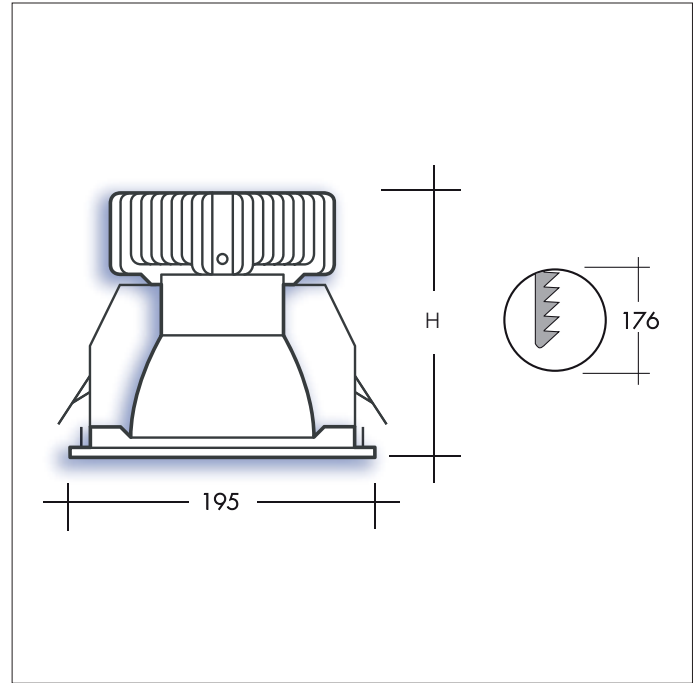

Hemera

Downlighter

Innovation.
Collaboration.
Illumination.

Indoor Lighting

Overview

The Hemera range of LED downlighters incorporates Philips Fortimo DLM LED technology and are designed to meet the highest of specifications.

The incorporation of various lumen outputs and interchangeable accessories make the downlighter ideal for most commercial and industrial applications.

The satin etched reflector produces a pleasing appearance and the use of optimised thermal management technology results in an expected lifespan of more than 60,000 hours (L70).

The range incorporates four lumen outputs, two colour temperatures, tunable white and smart wireless control options, including Casambi and MyMesh.

Part No.

- For DALI dimmable suffix /DIM
- For Tunable White suffix /TW
- For Casambi enabled suffix /CAS
- For wireless dimmable system suffix /WD
- For 3 hr self-contained emergency suffix /EMR
- For Monitor self-test emergency suffix /MON
- For DALI addressable emergency suffix /EMP
- For wireless addressable emergency suffix /WAE

i.e. **HEM/1890/4/DIM/MON/SG2 =**

Hemera 1889 lumens, 17W,4000K, DALI dimmable c/w Monitor self-test emergency and IP54 centre frost glass

Part No.	Lm	W	Lm/W	H(mm)	CCT
HEM/1010/3	1009	10	105	120	3000K
HEM/1090/4	1090	10	112	120	4000K
HEM/1740/3	1743	17	100	120	3000K
HEM/1890/4	1889	17	108	120	4000K
HEM/2680/3	2675	30	88	120	3000K
HEM/2900/4	2902	31	95	120	4000K
HEM/4180/3	4177	46	90	140	3000K
HEM/4530/4	4532	46	97	140	4000K

More outputs available, see www.LDL.lighting

Key features

- IP20 suitable for internal environments
- Impact rating of IK10 (with SG8 & SG9)
- Efficacy of up to 112lm/W
- Nominal life-time of >60,000 h (L70/B10)
- Colour stability with 3 step MacAdam
- High colour rendering index CRI > 80
- Emergency BLF = 291 lm

For all accessories, see following pages.