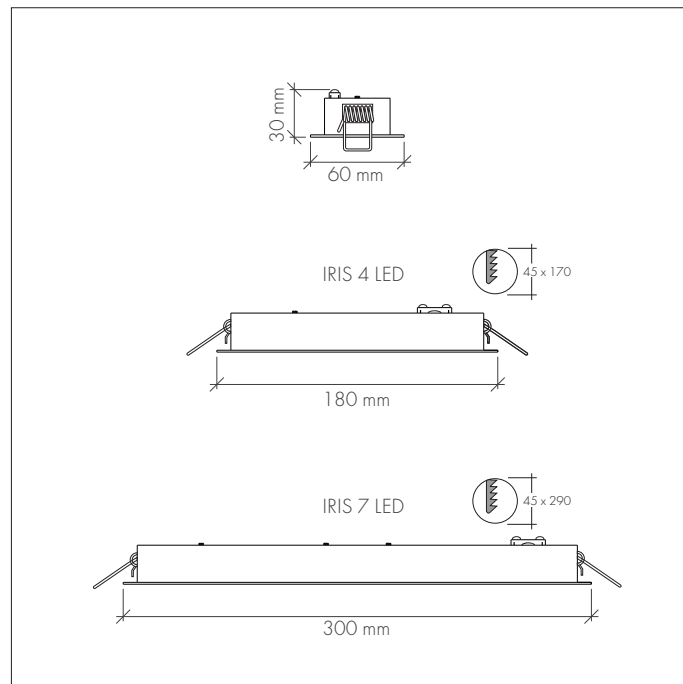

Indoor Lighting

Key features

- IP20 suitable for internal environments
- Impact rating of IK07
- Material: PC white and black
- Efficacy of up to 137lm/W
- CRI >80 as standard, CRI >90 available
- Tunable white option
- Nominal life-time of 50,000 h (L90/B10)
- Colour stability with 3 step MacAdam
- Optical efficiency up to 92%
- Light emission angle 65° and 90° for high uniformity
- Optics with constant light colour over beam angle (CLC)
- UGR Optimized optics with grid

- IRIS/*B65
- IRIS/*B90
- IRIS/*W65
- IRIS/*W90
- /DIM
- /CAS
- /WD
- /EMR
- /ST
- /EMP
- /WAE

e.g.: IRIS/R/4B90/900/4/EMR

Iris recessed, 4 LED, black, 90°, 825 lm, 7.5 W, 4000K c/w 3 hr emergency

Part No.	W	Black grid		White grid		CCT
		65° Lm	90° Lm	65° Lm	90° Lm	
IRIS/R/4***/450/3	3.7	415	399	438	441	3000K
IRIS/R/4***/450/4	3.7	439	421	462	466	4000K
IRIS/R/4***/900/3	7.5	814	781	859	873	3000K
IRIS/R/4***/900/4	7.5	860	825	907	922	4000K
IRIS/R/4***/1200/3	9.8	1061	1046	1122	1150	3000K
IRIS/R/4***/1200/4	9.8	1120	1105	1185	1214	4000K
IRIS/R/7***/800/3	5.8	726	686	943	969	3000K
IRIS/R/7***/800/4	5.8	767	724	789	769	4000K
IRIS/R/7***/1500/3	11.9	1427	1354	1470	1477	3000K
IRIS/R/7***/1500/4	11.9	1507	1430	1552	1560	4000K
IRIS/R/7***/2000/3	15.9	1885	1770	1938	1945	3000K
IRIS/R/7***/2000/4	15.9	1991	1869	2046	2054	4000K

65° optic

90° optic