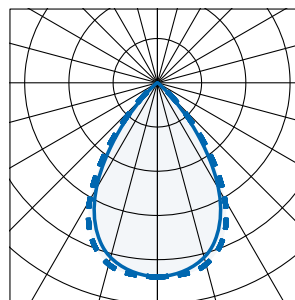

Indoor Lighting

Key features

- IP20 suitable for internal environments
- Impact rating of IK07
- Material: PC white and black
- Efficacy of up to 137lm/W
- CRI >80 as standard, CRI >90 available
- Tunable white option
- Nominal life-time of 50,000 h (L90/B10)
- Colour stability with 3 step MacAdam
- Optical efficiency up to 92%
- Light emission angle 65° and 90° for high uniformity
- Optics with constant light colour over beam angle (CLC)
- UGR Optimized optics with grid

- IRIS/*B65
- IRIS/*B90
- IRIS/*W65
- IRIS/*W90
- /DIM
- /CAS
- /WD
- /EMR
- /ST
- /EMP
- /WAE

e.g.: IRIS/R/4B90/900/4/EMR

Iris recessed, 4 LED, black, 90°, 825 lm, 7.5 W, 4000K c/w 3 hr emergency

Part No.	W	Black grid		White grid		CCT
		65° Lm	90° Lm	65° Lm	90° Lm	
IRIS/R/4***/450/3	3.7	415	399	438	441	3000K
IRIS/R/4***/450/4	3.7	439	421	462	466	4000K
IRIS/R/4***/900/3	7.5	814	781	859	873	3000K
IRIS/R/4***/900/4	7.5	860	825	907	922	4000K
IRIS/R/4***/1200/3	9.8	1061	1046	1122	1150	3000K
IRIS/R/4***/1200/4	9.8	1120	1105	1185	1214	4000K
IRIS/R/7***/800/3	5.8	726	686	943	969	3000K
IRIS/R/7***/800/4	5.8	767	724	789	769	4000K
IRIS/R/7***/1500/3	11.9	1427	1354	1470	1477	3000K
IRIS/R/7***/1500/4	11.9	1507	1430	1552	1560	4000K
IRIS/R/7***/2000/3	15.9	1885	1770	1938	1945	3000K
IRIS/R/7***/2000/4	15.9	1991	1869	2046	2054	4000K

65° optic

90° optic