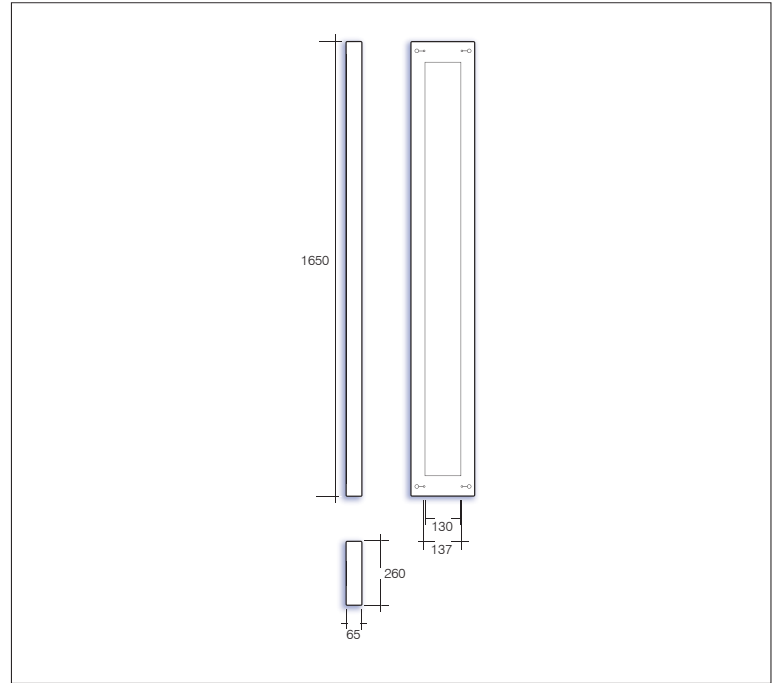

Indoor Lighting

Key Features

- IP20 suitable for indoor environments
- Impact rating of IK06
- Efficacy of up to 135lm/W
- Nominal life-time of > 72,000 h (L80/B10)
- Colour stability with 3 step MacAdam
- High colour rendering index CRI > 80
- Emergency BLF = 334 lm

Options

- Linear inter-connecting option suffix **/LIN**
- For DALI Dimmable suffix **/DIM**
- For self-contained 3hr emergency suffix **/EMR**
- For 3hr self-test emergency suffix **/ST**
- For DALI em-pro 3hr emergency suffix **/EMP**

i.e. **LUC/5496/4/DIM/EMP =**

Lucie LED Direct/In-direct, suspended luminaire, 5496lm, 4000k, DALI Dimmable c/w DALI Em-Pro 3hr emergency

CRI > 80 supplied as standard, CRI > 90 available on request

Part No.	W	Lm	lm/W	CCT
LUC/3225/4	23	3225	135	4000k
LUC/5496/4	42	5496	129	4000k
LUC/7630/4	62	7630	122	4000k