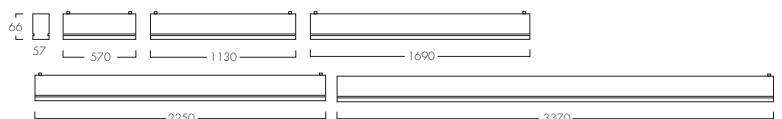

Fitting Lengths (mm)