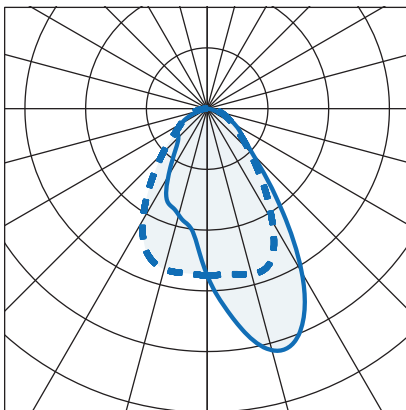

Indoor Lighting

Direct only					
Part No.	Lm	W	Lm/W	Weight	L (mm)
MIL/R/11/AS/1420/4	1424	11	132	2.6kg	1130
MIL/R/11/AS/2160/4	2156	15	142	2.6kg	1130
MIL/R/11/AS/2830/4	2827	20	142	2.6kg	1130
MIL/R/16/AS/2140/4	2145	15	144	3.8kg	1690
MIL/R/16/AS/3260/4	3260	22	151	3.8kg	1690
MIL/R/16/AS/4410/4	4411	29	154	3.8kg	1690
MIL/R/22/AS/2850/4	2848	19	150	5.1kg	2250
MIL/R/22/AS/4310/4	4312	28	155	5.1kg	2250
MIL/R/22/AS/5650/4	5654	37	153	5.1kg	2250

Other lengths and outputs are available on request.

Options

- 4000K supplied as standard /4
- For 3000K suffix /3
- For white RAL 9003 finish suffix /WHI
- For black RAL 9005 finish suffix /BLK
- For grey RAL 9006 finish suffix /GRY
- For DALI dimmable system suffix /DIM
- For Casambi enabled system suffix /CAS
- For wireless DALI suffix /WD
- For 3hr integral emergency suffix /EMR
- For 3hr self-test emergency suffix /ST
- For DALI addressable emergency suffix /EMP
- For wireless DALI addressable emergency /WAE

i.e.: Millie, Recessed, 1130mm, asymmetric optic, 2827 lumens, 20W, 4000K, grey RAL 9006 finish, DALI dimmable = MIL/R/11/AS/2830/4/GRY/DIM

Accessories

- Recessed end cap MIL/ECR
- Recessing bracket MIL/R/BRKT
- Coupler MIL/CPLR