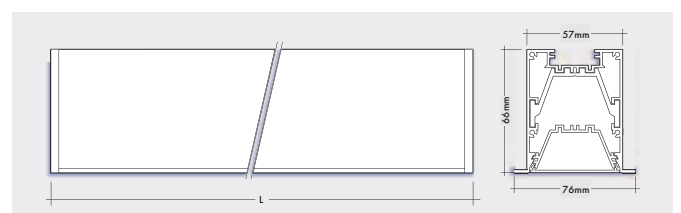

### Key Features

- Efficacy of up to 161lm/W
- Nominal life-time of 78,000 hours L80/B10
- 90° Low glare optic 54,000 hours L80/B10
- Colour stability with 3 step MacAdam
- Body and gear tray - aluminium extrusion
- Opal frosted diffuser - polycarbonate TP(a)
- Optics - PMMA TP(b)
- Modular optics - shade polycarbonate, optic - PMMA
- Colours: RAL 9003 White, RAL 9005 Black & RAL 9006 Grey
- IP20 as Standard, IP44 available on request
- Lengths available: 570mm 850mm 1130mm 1410mm 1690mm 1970mm 2250mm 2530mm 2810mm 3090mm 3370mm.

### Fitting Lengths (mm)

Indoor Lighting

Direct only						
Part No.	Lm	W	Lm/W	BLF	Weight	L (mm)
MIL/R/11/OP/1270/4	1265	11	117	413	2.4kg	1130
MIL/R/11/OP/1890/4	1887	15	124	413	2.4kg	1130
MIL/R/11/OP/2500/4	2499	20	126	413	2.4kg	1130
MIL/R/16/OP/2020/4	2020	15	136	416	3.5kg	1690
MIL/R/16/OP/3010/4	3013	22	139	416	3.5kg	1690
MIL/R/16/OP/3990/4	3993	29	138	416	3.5kg	1690
MIL/R/22/OP/2540/4	2543	19	134	417	4.8kg	2250
MIL/R/22/OP/3790/4	3793	28	136	417	4.8kg	2250
MIL/R/22/OP/5020/4	5023	37	136	417	4.8kg	2250