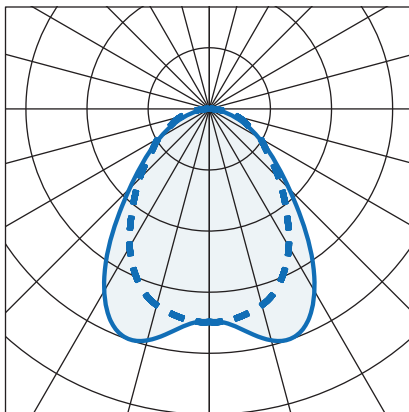

Indoor Lighting

Direct only					
Part No.	Lm	W	Lm/W	Weight	L (mm)
MIL/R/11/DA/1390/4	1386	11	128	2.6kg	1130
MIL/R/11/DA/2070/4	2069	15	136	2.6kg	1130
MIL/R/11/DA/2740/4	2744	20	138	2.6kg	1130
MIL/R/16/DA/2200/4	2200	15	148	3.8kg	1690
MIL/R/16/DA/3280/4	3282	22	152	3.8kg	1690
MIL/R/16/DA/4340/4	4343	29	152	3.8kg	1690
MIL/R/22/DA/2770/4	2772	19	146	5.1kg	2250
MIL/R/22/DA/4140/4	4138	28	149	5.1kg	2250
MIL/R/22/DA/5490/4	5488	37	148	5.1kg	2250

Other lengths and outputs are available on request.

Options

- 4000K supplied as standard /4
- For 3000K suffix /3
- For white RAL 9003 finish suffix /WHI
- For black RAL 9005 finish suffix /BLK
- For grey RAL 9006 finish suffix /GRY
- For DALI dimmable system suffix /DIM
- For Casambi enabled system suffix /CAS
- For wireless DALI suffix /WD
- For 3hr integral emergency suffix /EMR
- For 3hr self-test emergency suffix /ST
- For DALI addressable emergency suffix /EMP
- For wireless DALI addressable emergency /WAE

- i.e.: Millie, Recessed, 1130mm, double asymmetric optic, 2744 lumens, 20W, 4000K, grey RAL 9006 finish, DALI dimmable = MIL/R/11/DA/2740/4/GRY/DIM

Accessories

- Recessed end cap MIL/ECR
- Recessing bracket MIL/R/BRKT
- Coupler MIL/CPLR