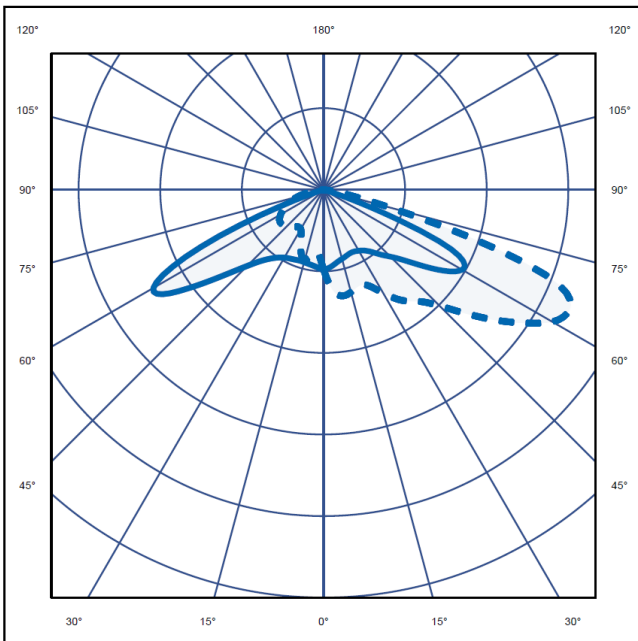

### Key Features

- IP66 suitable for external environments
- Impact rating of IK10
- Efficacy of up to 119lm/W
- Nominal life-time of 50,000 h (L90/B10)
- Various optics available