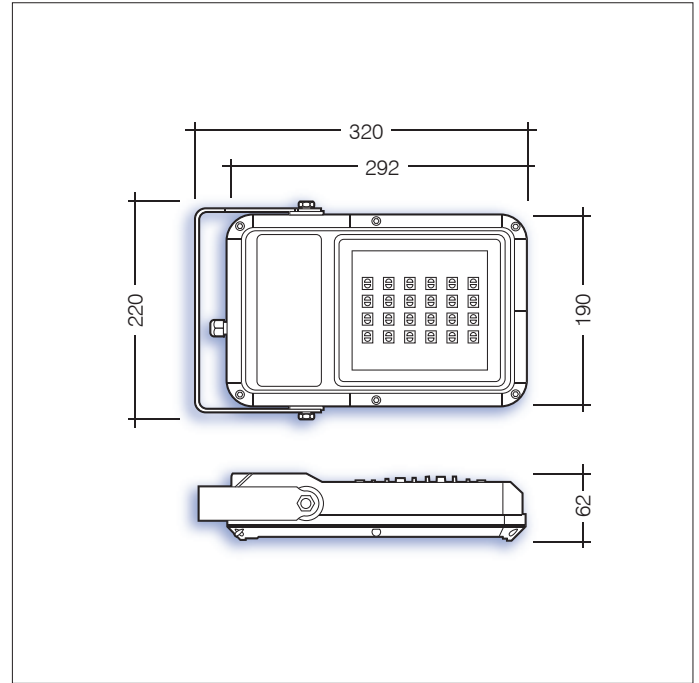

### Key Features

- IP66 suitable for external environments
- Impact rating of IK10
- Efficacy of up to 119lm/W
- Nominal life-time of 50,000 h (L90/B10)
- Various optics available

### L8 Forward Flood Lens

Part No.	Lm	W	CRI	Surge Protection
COR/L8/3600/4	3648	38	80	6kV
COR/L8/4900/4	4867	53	80	6kV
COR/L8/6700/4	6705	79	80	6kV

### L2 Wide Flood Lens

Part No.	Lm	W	CRI	Surge Protection
COR/L2/3200/4	3226	38	80	6kV
COR/L2/4300/4	4283	53	80	6kV
COR/L2/5800/4	5785	79	80	6kV

For more information, please contact [Sales@ldl.lighting](mailto:Sales@ldl.lighting)