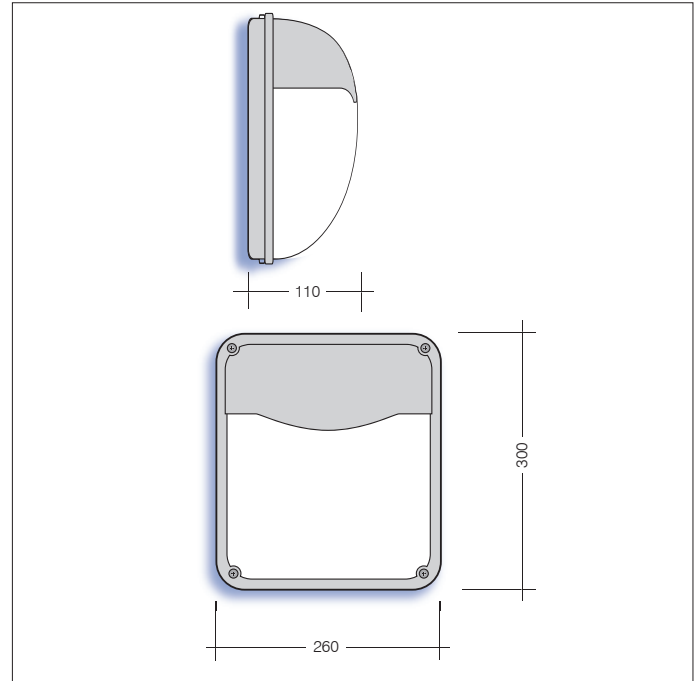

Outdoor Lighting

Key features

- IP65 suitable for external environments
- Impact rating of IK06
- Efficacy of up to 128lm/W
- Nominal life-time of 72,000 h (L80/B10)
- Colour stability with 3 step MacAdam
- Emergency BLF = 276lm
- Die cast base

i.e. **WLE/2210/4/ST** =
WLE wallpack, 2210lm, 21W, 4000K, self-test emergency

Part No.	Lm	W	Lm/W	CCT
WLE/1100/4	1286	10	105	4000K
WLE/1560/4	1561	14	112	4000K
WLE/2210/4	2210	21	107	4000K

For more information, please contact Sales@ldl.lighting