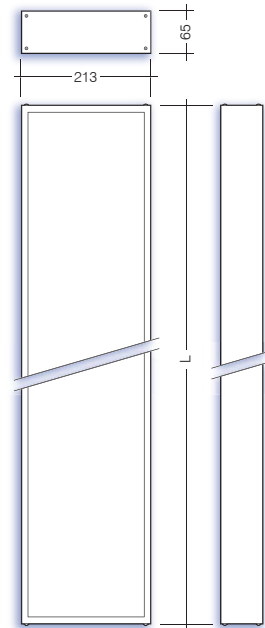

Indoor Lighting

Key Features

- IP40 suitable for indoor environments
- Impact rating of IK08
- Efficacy of up to 143lm/W
- Nominal life-time of > 72,000 h (L80/B10)
- Colour stability with 3 step MacAdam
- High colour rendering index CRI > 80
- Emergency BLF = 445 lm

Part No.

Part No.	W	L	Lm/W	L
IM/11/1560/4	16	1556	97	1170
IM/11/2320/4	24	2315	96	1170
IM/11/2940/4	32	2938	92	1170
IM/14/3100/4	25	3063	123	1450
IM/14/4400/4	37	4379	118	1450
IM/14/5600/4	50	5610	112	1450

i.e. **IM/14/5230/4/S/B/DIM/** =
Imogen 1450mm, Suspended Black Luminaire, 5233lm, 51w, 4k, DALI Dimmable c/w DALI EM-PRO 3hr emergency

For more information, please contact Sales@ldl.lighting

Accessories