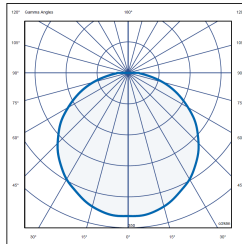

### Key features

- IP65 suitable for external environments
- Impact rating of IK10
- Efficacy of up to 133lm/W
- Nominal life-time of 81,000 h (L80/B10)
- Colour stability with 3 step MacAdam
- High colour rendering index CRI > 80
- Emergency BLF = 358lm
- Suitable for side conduit entry
- Black or white aluminium base available
- Fitted with a hinged gear tray