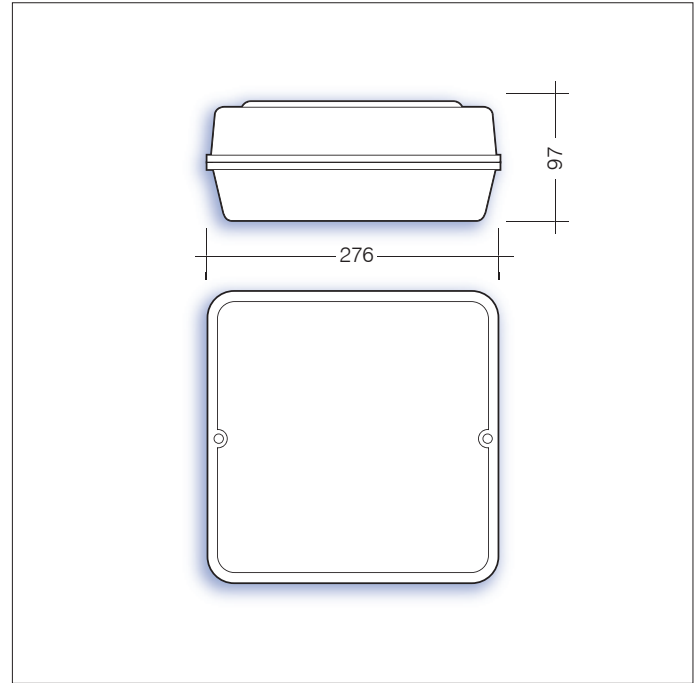

# Samson Square

### Key features

- IP65 suitable for external environments
- Impact rating of IK10
- Efficacy of up to 133lm/W
- Nominal life-time of 81,000 h (L80/B10)
- Colour stability with 3 step MacAdam
- High colour rendering index CRI > 80
- Emergency BLF = 358lm
- Suitable for side conduit entry
- Black or white aluminium base available
- Fitted with a hinged gear tray