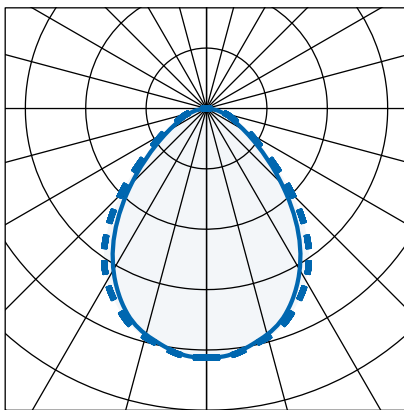

Indoor Lighting

Direct only						
Part No.	Lm	W	Lm/W	Weight	L (mm)	
MIL/S/11/MP/1272/4	1272	9	136	2.6kg	1130	
MIL/S/11/MP/2546/4	2546	19	133	2.6kg	1130	
MIL/S/11/MP/3732/4	3732	29	128	2.6kg	1130	
MIL/S/16/MP/1908/4	1908	14	132	3.8kg	1690	
MIL/S/16/MP/3819/4	3819	28	133	3.8kg	1690	
MIL/S/16/MP/5598/4	5598	43	128	3.8kg	1690	
MIL/S/22/MP/2544/4	2544	18	136	5.2kg	2250	
MIL/S/22/MP/5091/4	5091	38	133	5.2kg	2250	
MIL/S/22/MP/7464/4	7464	58	128	5.2kg	2250	

Options

- 4000K supplied as standard
- For 3000K suffix
- For white RAL 9003 finish suffix
- For black RAL 9005 finish suffix
- For grey RAL 9006 finish suffix
- For DALI dimmable system suffix
- For Casambi enabled system suffix
- For wireless DALI suffix
- For 3hr integral emergency suffix
- For 3hr self-test emergency suffix
- For DALI addressable emergency suffix
- For wireless DALI addressable emergency

- /4
- /3
- /WHI
- /BLK
- /GRY
- /DIM
- /CAS
- /WD
- /EMR
- /ST
- /EMP
- /WAE

Other lengths and outputs are available on request.

Accessories

- Suspended / Surface end cap
- Wire suspension kit (2m)
- Wall mounting bracket
- Coupler

- MIL/ECS
- MIL/WIRE
- MIL/WALL
- MIL/CPLR

- i.e.: Millie, Suspended/Surface, 1690mm, microprism diffuser, 3750 lumens, 30W, 4000K, black RAL 9005 finish c/w 3 hr emergency = MIL/S/16/MP/3750/4/BLK/EMR