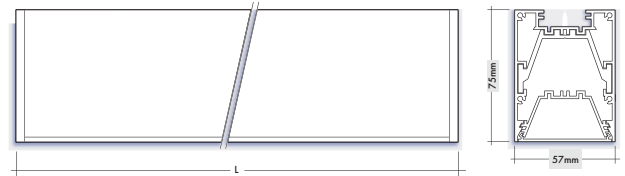

Indoor Lighting

Key Features

- Efficacy of up to 161lm/W
- Nominal life-time of 100,000 hours L80/B10
- Colour stability with 3 step MacAdam
- Body and gear tray - aluminium extrusion
- Opal frosted diffuser - polycarbonate TP(a)
- Optics - PMMA TP(b)
- Modular optics - shade polycarbonate, optic - PMMA
- Colours: RAL 9003 White, RAL 9005 Black & RAL 9006 Grey
- IP20 as Standard, IP44 available on request
- Lengths available: 570mm 850mm 1130mm 1410mm 1690mm 1970mm 2250mm 2530mm 2810mm 3090mm 3370mm.

Fitting Lengths (mm)

Indoor Lighting

Direct only						
Part No.	Lm	W	Lm/W	BLF	Weight	L (mm)
MIL/S/11/OP/1307/4	1307	9	140	413	2.6kg	1130
MIL/S/11/OP/2616/4	2616	19	137	413	2.6kg	1130
MIL/S/11/OP/3836/4	3836	29	132	413	2.6kg	1130
MIL/S/16/OP/1961/4	1961	14	136	416	3.8kg	1690
MIL/S/16/OP/3925/4	3925	28	137	416	3.8kg	1690
MIL/S/16/OP/5753/4	5753	43	132	416	3.8kg	1690
MIL/S/22/OP/2614/4	2614	18	140	417	5.2kg	2250
MIL/S/22/OP/5232/4	5232	38	137	417	5.2kg	2250
MIL/S/22/OP/7671/4	7671	58	132	417	5.2kg	2250