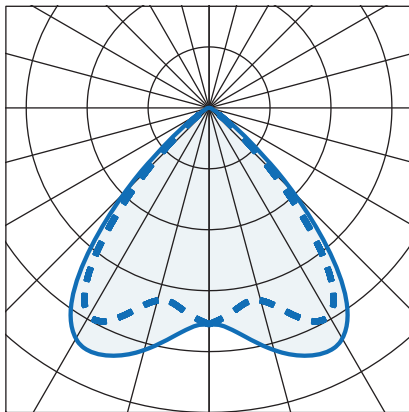

Indoor Lighting

Direct only

Part No.	Lm	W	Lm/W	BLF	Weight	L (mm)
MIL/S/11/90/1020/4	1021	8	121	427	2.8kg	1130
MIL/S/11/90/2010/4	2007	14	146	427	2.8kg	1130
MIL/S/11/90/2980/4	2975	20	152	427	2.8kg	1130
MIL/S/16/90/1550/4	1553	11	139	430	4.1kg	1690
MIL/S/16/90/3060/4	3056	19	159	430	4.1kg	1690
MIL/S/16/90/4520/4	4520	28	161	430	4.1kg	1690
MIL/S/22/90/2070/4	2071	14	140	431	5.6kg	2250
MIL/S/22/90/4010/4	4014	24	141	431	5.6kg	2250
MIL/S/22/90/5950/4	5950	40	141	431	5.6kg	2250

Other lengths and outputs are available on request.

Options

- 4000K supplied as standard /4
- For 3000K suffix /3
- For white RAL 9003 finish suffix /WHI
- For black RAL 9005 finish suffix /BLK
- For grey RAL 9006 finish suffix /GRY
- For DALI dimmable system suffix /DIM
- For Casambi enabled system suffix /CAS
- For wireless DALI suffix /WD
- For 3hr integral emergency suffix /EMR
- For 3hr self-test emergency suffix /ST
- For DALI addressable emergency suffix /EMP
- For wireless DALI addressable emergency /WAE

Accessories

- Suspended / Surface end cap MIL/ECS
- Wire suspension kit (2m) MIL/WIRE
- Wall mounting bracket MIL/WALL
- Coupler MIL/CPLR

- i.e.: Millie, Suspended/Surface, 1130mm, 90° optic, 2007 lumens, 14W, 4000K, black RAL 9005 finish, Casambi enabled = MIL/S/11/90/2010/4/BLK/CAS