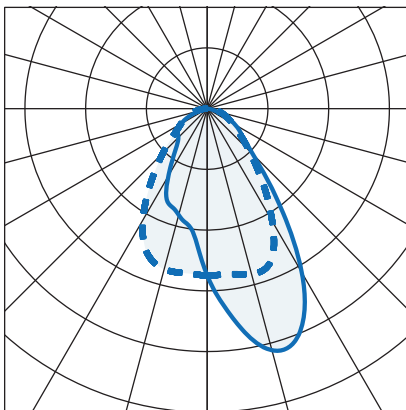

Indoor Lighting

Direct only					
Part No.	Lm	W	Lm/W	Weight	L (mm)
MIL/S/11/AS/1420/4	1424	11	132	2.8kg	1130
MIL/S/11/AS/2160/4	2156	15	142	2.8kg	1130
MIL/S/11/AS/2830/4	2827	20	142	2.8kg	1130
MIL/S/16/AS/2140/4	2145	15	144	4.1kg	1690
MIL/S/16/AS/3260/4	3260	22	151	4.1kg	1690
MIL/S/16/AS/4410/4	4411	29	154	4.1kg	1690
MIL/S/22/AS/2850/4	2848	19	150	5.6kg	2250
MIL/S/22/AS/4310/4	4312	28	155	5.6kg	2250
MIL/S/22/AS/5650/4	5654	37	153	5.6kg	2250

Other lengths and outputs are available on request.

Options

- 4000K supplied as standard /4
- For 3000K suffix /3
- For white RAL 9003 finish suffix /WHI
- For black RAL 9005 finish suffix /BLK
- For grey RAL 9006 finish suffix /GRY
- For DALI dimmable system suffix /DIM
- For Casambi enabled system suffix /CAS
- For wireless DALI suffix /WD
- For 3hr integral emergency suffix /EMR
- For 3hr self-test emergency suffix /ST
- For DALI addressable emergency suffix /EMP
- For wireless DALI addressable emergency /WAE

Accessories

- Suspended / Surface end cap
- Wire suspension kit (2m)
- Wall mounting bracket
- Coupler

MIL/ECS
MIL/WIRE
MIL/WALL
MIL/CPLR

- i.e.: Millie, Suspended/Surface, 1130mm, asymmetric optic, 2827 lumens, 20W, 4000K, grey RAL 9006 finish, DALI dimmable = **MIL/S/11/AS/2830/4/GRY/DIM**