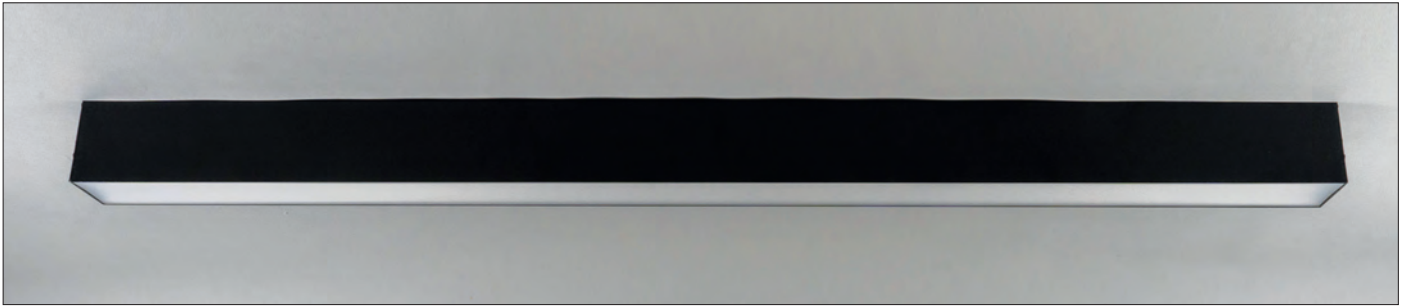

Indoor Lighting

Direct only						
Part No.	Lm	W	Lm/W	BLF	Weight	L (mm)
MIL/S/11/OP/1307/4	1307	9	140	413	2.6kg	1130
MIL/S/11/OP/2616/4	2616	19	137	413	2.6kg	1130
MIL/S/11/OP/3836/4	3836	29	132	413	2.6kg	1130
MIL/S/16/OP/1961/4	1961	14	136	416	3.8kg	1690
MIL/S/16/OP/3925/4	3925	28	137	416	3.8kg	1690
MIL/S/16/OP/5753/4	5753	43	132	416	3.8kg	1690
MIL/S/22/OP/2614/4	2614	18	140	417	5.2kg	2250
MIL/S/22/OP/5232/4	5232	38	137	417	5.2kg	2250
MIL/S/22/OP/7671/4	7671	58	132	417	5.2kg	2250

Other lengths and outputs are available on request.

Options

1. 4000K supplied as standard /4
   - For 3000K suffix /3
   - For white RAL 9003 finish suffix /WHI
   - For black RAL 9005 finish suffix /BLK
   - For grey RAL 9006 finish suffix /GRY
   - For DALI dimmable system suffix /DIM
   - For Casambi enabled system suffix /CAS
   - For wireless DALI suffix /WD
   - For 3hr integral emergency suffix /EMR
   - For 3hr self-test emergency suffix /ST
   - For DALI addressable emergency suffix /EMP
   - For wireless DALI addressable emergency /WAE
2. i.e.: Millie, Suspended/Surface,1690mm, opal diffuser, 3925 lumens, 28W, 4000K, black RAL 9005 finish c/w 3 hr emergency = MIL/S/16/OP/3925/4/BLK/EMR

Accessories

- Suspended / Surface end cap MIL/ECS
- Wire suspension kit (2m) MIL/WIRE
- Wall mounting bracket MIL/WALL
- Coupler MIL/CPLR