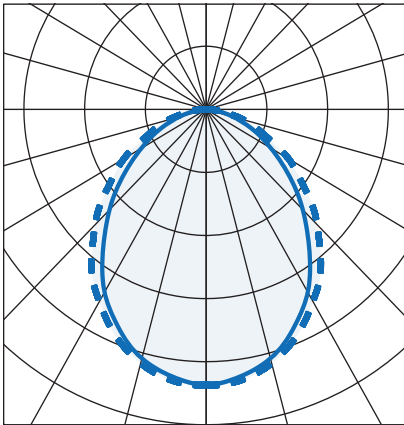

Indoor Lighting

Key Features

- Efficacy of up to 161lm/W
- Nominal life-time of 100,000 hours L80/B10
- Colour stability with 3 step MacAdam
- Body and gear tray - aluminium extrusion
- Opal frosted diffuser - polycarbonate TP(a)
- Optics - PMMA TP(b)
- Modular optics - shade polycarbonate, optic - PMMA
- Colours: RAL 9003 White, RAL 9005 Black & RAL 9006 Grey
- IP20 as Standard, IP44 available on request
- Lengths available: 570mm 850mm 1130mm 1410mm 1690mm 1970mm 2250mm 2530mm 2810mm 3090mm 3370mm.

Fitting Lengths (mm)

Indoor Lighting

Direct only						
Part No.	Lm	W	Lm/W	BLF	Weight	L (mm)
MIL/S/11/OP/1307/4	1307	9	140	413	2.6kg	1130
MIL/S/11/OP/2616/4	2616	19	137	413	2.6kg	1130
MIL/S/11/OP/3836/4	3836	29	132	413	2.6kg	1130
MIL/S/16/OP/1961/4	1961	14	136	416	3.8kg	1690
MIL/S/16/OP/3925/4	3925	28	137	416	3.8kg	1690
MIL/S/16/OP/5753/4	5753	43	132	416	3.8kg	1690
MIL/S/22/OP/2614/4	2614	18	140	417	5.2kg	2250
MIL/S/22/OP/5232/4	5232	38	137	417	5.2kg	2250
MIL/S/22/OP/7671/4	7671	58	132	417	5.2kg	2250