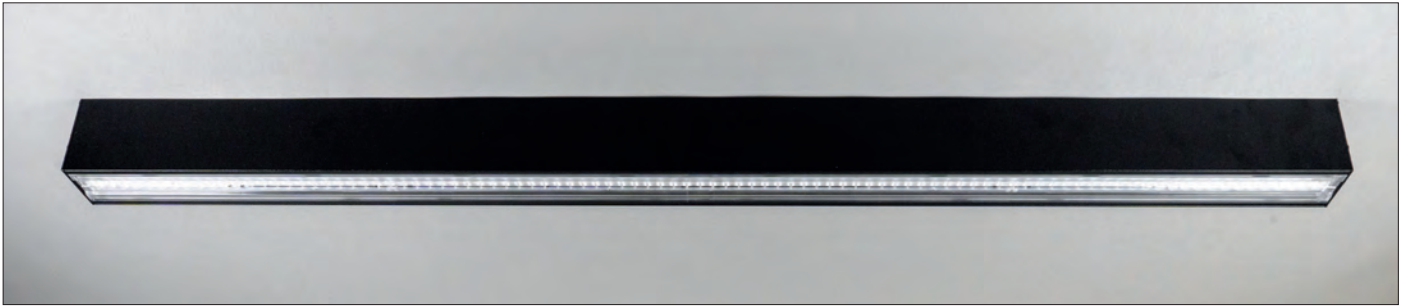

Indoor Lighting

Direct only

Part No.	Lm	W	Lm/W	BLF	Weight	L (mm)
MIL/S/11/90/1020/4	1021	8	121	427	2.8kg	1130
MIL/S/11/90/2010/4	2007	14	146	427	2.8kg	1130
MIL/S/11/90/2980/4	2975	20	152	427	2.8kg	1130
MIL/S/16/90/1550/4	1553	11	139	430	4.1kg	1690
MIL/S/16/90/3060/4	3056	19	159	430	4.1kg	1690
MIL/S/16/90/4520/4	4520	28	161	430	4.1kg	1690
MIL/S/22/90/2070/4	2071	14	140	431	5.6kg	2250
MIL/S/22/90/4010/4	4014	24	141	431	5.6kg	2250
MIL/S/22/90/5950/4	5950	40	141	431	5.6kg	2250

Other lengths and outputs are available on request.

Options

- 4000K supplied as standard /4
- For 3000K suffix /3
- For white RAL 9003 finish suffix /WHI
- For black RAL 9005 finish suffix /BLK
- For grey RAL 9006 finish suffix /GRY
- For DALI dimmable system suffix /DIM
- For Casambi enabled system suffix /CAS
- For wireless DALI suffix /WD
- For 3hr integral emergency suffix /EMR
- For 3hr self-test emergency suffix /ST
- For DALI addressable emergency suffix /EMP
- For wireless DALI addressable emergency /WAE

Accessories

- Suspended / Surface end cap MIL/ECS
- Wire suspension kit (2m) MIL/WIRE
- Wall mounting bracket MIL/WALL
- Coupler MIL/CPLR

- i.e.: Millie, Suspended/Surface, 1130mm, 90° optic, 2007 lumens, 14W, 4000K, black RAL 9005 finish, Casambi enabled = MIL/S/11/90/2010/4/BLK/CAS