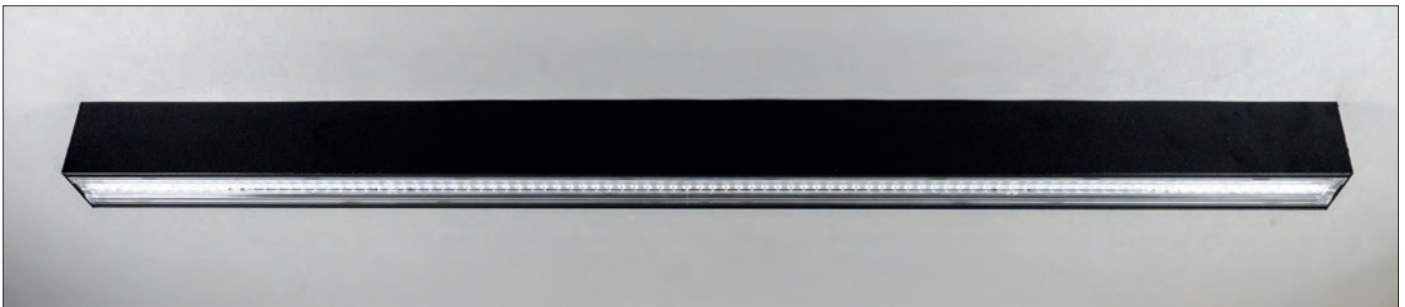

Indoor Lighting

Direct only

Part No.	Lm	W	Lm/W	Weight	L (mm)
MIL/S/11/DA/1390/4	1386	11	128	2.8kg	1130
MIL/S/11/DA/2070/4	2069	15	136	2.8kg	1130
MIL/S/11/DA/2740/4	2744	20	138	2.8kg	1130
MIL/S/16/DA/2200/4	2200	15	148	4.1kg	1690
MIL/S/16/DA/3280/4	3282	22	152	4.1kg	1690
MIL/S/16/DA/4340/4	4343	29	152	4.1kg	1690
MIL/S/22/DA/2770/4	2772	19	146	5.6kg	2250
MIL/S/22/DA/4140/4	4138	28	149	5.6kg	2250
MIL/S/22/DA/5490/4	5488	37	148	5.6kg	2250

Other lengths and outputs are available on request.

Options

- 4000K supplied as standard /4
- For 3000K suffix /3
- For white RAL 9003 finish suffix /WHI
- For black RAL 9005 finish suffix /BLK
- For grey RAL 9006 finish suffix /GRY
- For DALI dimmable system suffix /DIM
- For Casambi enabled system suffix /CAS
- For wireless DALI suffix /WD
- For 3hr integral emergency suffix /EMR
- For 3hr self-test emergency suffix /ST
- For DALI addressable emergency suffix /EMP
- For wireless DALI addressable emergency /WAE

Accessories

- Suspended / Surface end cap MIL/ECS
- Wire suspension kit (2m) MIL/WIRE
- Wall mounting bracket MIL/WALL
- Coupler MIL/CPLR

- i.e.: Millie, Suspended/Surface, 1130mm, double asymmetric optic, 2744 lumens, 20W, 4000K, grey RAL 9006 finish, DALI dimmable = **MIL/S/11/DA/2740/4/GRY/DIM**