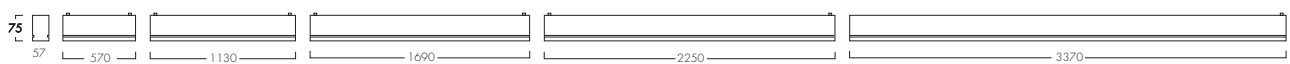

Indoor Lighting

Key Features

- Efficacy of up to 161lm/W
- Nominal life-time of 100,000 hours L80/B10
- Colour stability with 3 step MacAdam
- Body and gear tray - aluminium extrusion
- Opal frosted diffuser - polycarbonate TP(a)
- Optics - PMMA TP(b)
- Modular optics - shade polycarbonate, optic - PMMA
- Colours: RAL 9003 White, RAL 9005 Black & RAL 9006 Grey
- IP20 as Standard, IP44 available on request
- Lengths available: 570mm 850mm 1130mm 1410mm 1690mm 1970mm 2250mm 2530mm 2810mm 3090mm 3370mm.

Fitting Lengths (mm)

Indoor Lighting

Direct only						
Part No.	Lm	W	Lm/W	BLF	Weight	L (mm)
MIL/S/11/OP/1307/4	1307	9	140	413	2.6kg	1130
MIL/S/11/OP/2616/4	2616	19	137	413	2.6kg	1130
MIL/S/11/OP/3836/4	3836	29	132	413	2.6kg	1130
MIL/S/16/OP/1961/4	1961	14	136	416	3.8kg	1690
MIL/S/16/OP/3925/4	3925	28	137	416	3.8kg	1690
MIL/S/16/OP/5753/4	5753	43	132	416	3.8kg	1690
MIL/S/22/OP/2614/4	2614	18	140	417	5.2kg	2250
MIL/S/22/OP/5232/4	5232	38	137	417	5.2kg	2250
MIL/S/22/OP/7671/4	7671	58	132	417	5.2kg	2250

Other lengths and outputs are available on request.

Options

- 4000K supplied as standard /4
 - For 3000K suffix /3
 - For white RAL 9003 finish suffix /WHI
 - For black RAL 9005 finish suffix /BLK
 - For grey RAL 9006 finish suffix /GRY
 - For DALI dimmable system suffix /DIM
 - For Casambi enabled system suffix /CAS
 - For wireless DALI suffix /WD
 - For 3hr integral emergency suffix /EMR
 - For 3hr self-test emergency suffix /ST
 - For DALI addressable emergency suffix /EMP
 - For wireless DALI addressable emergency /WAE
- i.e.: Millie, Suspended/Surface,1690mm, opal diffuser, 3925 lumens, 28W, 4000K, black RAL 9005 finish c/w 3 hr emergency = MIL/S/16/OP/3925/4/BLK/EMR