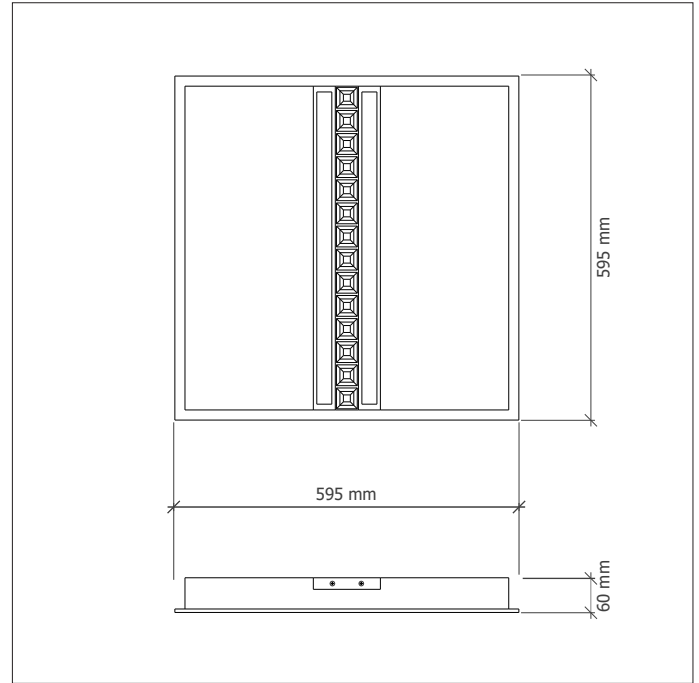

Indoor Lighting

Key features

- IP20 suitable for internal environments
- Impact rating of IK08
- Material: PC white and black
- Efficacy of up to 151 lm/W
- CRI >80 as standard, CRI >90 available
- Tunable white option
- Nominal life-time of 50,000 h (L90/B10)
- Colour stability with 3 step MacAdam
- Optical efficiency up to 92%
- Light emission angle 90° for high uniformity
- Optics with constant light colour over beam angle (CLC)
- UGR Optimized optics with grid

i.e.: **EMI/W/3000/4/CAS**

Emily, white louvre, 3667lm, 26W, 4000K, Casambi enabled.

Part No.	W	Black grid lm lm/W	White grid lm lm/W	CCT
EMI/*/1500/3	11	1365 123	1592 143	3000K
EMI/*/1500/4	11	1441 130	1681 151	4000K
EMI/*/2000/3	16	1939 121	2259 139	3000K
EMI/*/2000/4	16	2048 127	2385 146	4000K
EMI/*/2500/3	21	2414 118	2797 135	3000K
EMI/*/2500/4	21	2549 124	2954 143	4000K
EMI/*/3000/3	26	2992 116	3473 133	3000K
EMI/*/3000/4	26	3159 122	3667 140	4000K
EMI/*/4000/3	31	3417 112	3945 127	3000K
EMI/*/4000/4	31	3608 118	4166 135	4000K