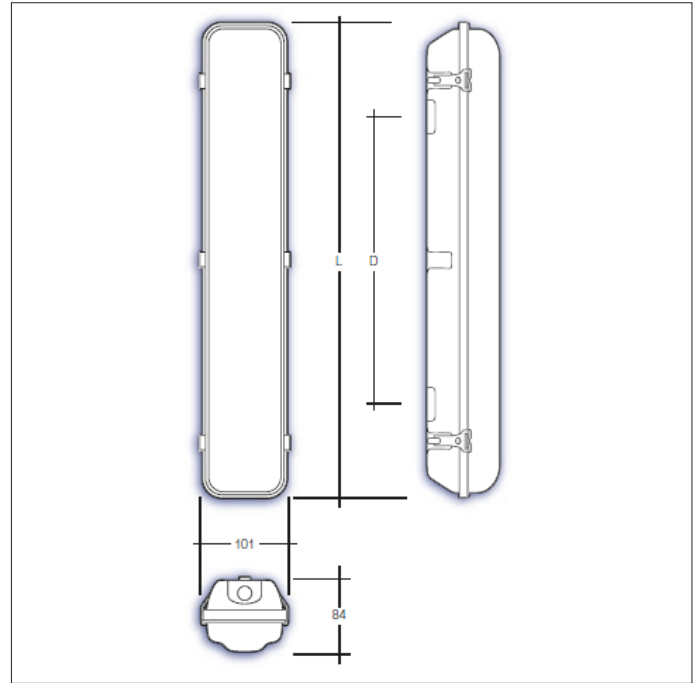

Indoor Lighting

Key Features

- IP66 suitable for internal environments
- Impact rating of IK08
- Efficacy of up to 160lm/W
- Nominal life-time of 72,000 h (L80/B10)
- Colour stability with 3 step MacAdam
- Emergency BLF = 410lm
- Not suitable for wall mounted external environments

i.e. **WPZ/5/4841/4/EMR**
WPZ, 1575mm, 31W, 4841lm, 4000K, 3hr emergency

Part No.	Lm	W	Lm/W	L	D	Weight
WPZ/4/2422/4	2422	16	150	1285	800	2.1kg
WPZ/4/3791/4	3791	25	150	1285	800	2.1kg
WPZ/4/5058/4	5058	34	145	1285	800	2.1kg
WPZ/4/6184/4	6184	45	136	1285	800	2.1kg
WPZ/5/3117/4	3117	19	160	1575	1100	2.5kg
WPZ/5/4841/4	4841	31	156	1575	1100	2.5kg
WPZ/5/6438/4	6438	43	149	1575	1100	2.5kg
WPZ/5/8010/4	8010	56	142	1575	1100	2.5kg