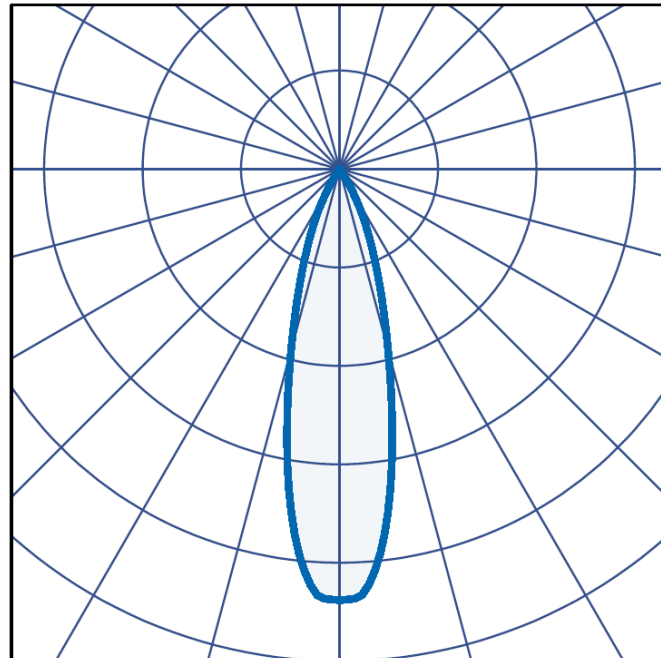

i.e.: Leila Small Trackspot, 11W, 1280lm, 4000K, 40° reflector, black finish, Casambi enabled = **LEI/S/1280/4/40D/BLK/CAS**

CRI 80 as standard, CRI 90 available on request.

For more information, please contact Sales@ldl.lighting

Leila S

Spotlight

Innovation.
Collaboration.
Illumination.

Indoor Lighting

15° Optic:

24° Optic:

40° Optic:

50° Optic: