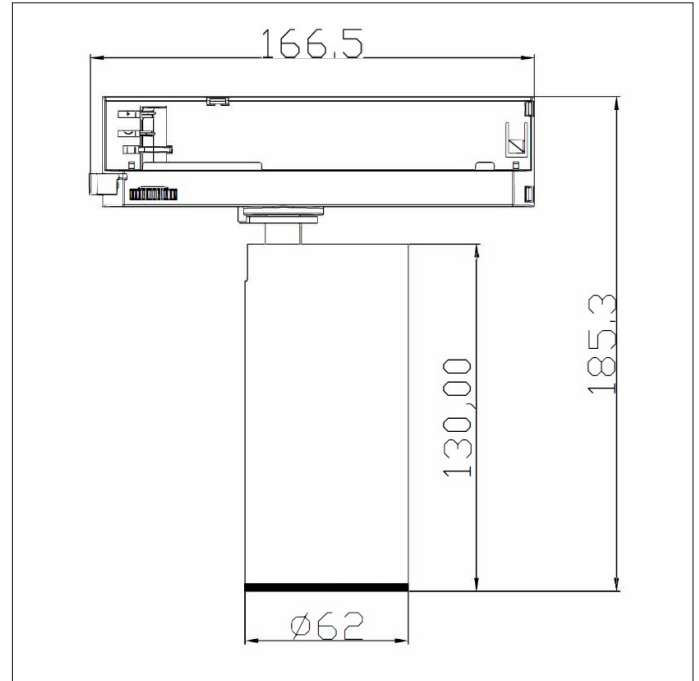

Leila S

Spotlight

Innovation.
Collaboration.
Illumination.

Indoor Lighting

Key features

- Track mounted spotlight
- IP20 suitable for internal environments
- Impact rating of IK02
- Efficacy of up to 111lm/W
- Nominal life-time of 90,000 h (L80/B10)
- Colour stability with 3 step MacAdam
- Surface mounting also available via ceiling rose

Options

- For 15° reflector suffix: /15D
- For 24° reflector suffix: /30D
- For 40° reflector suffix: /45D
- For 50° reflector suffix: /60D
- For black finish suffix: /BLK
- For white finish suffix: /WHI
- For DALI dimmable suffix: /DIM
- For Casambi enabled suffix: /CAS
- For Surface mounted: /SURF

i.e.: Leila Small Trackspot, 11W, 1280lm, 4000K, 40° reflector, black finish, Casambi enabled = **LEI/S/1280/4/40D/BLK/CAS**

CRI 80 as standard, CRI 90 available on request.

For more information, please contact Sales@ldl.lighting

Part No. (3000K)	Lm	W	Lm/W
LEI/S/1196/15D/3	1196	11	103
LEI/S/1786/15D/3	1786	20	89
LEI/S/1212/24D/3	1212	11	105
LEI/S/1811/24D/3	1811	20	90
LEI/S/1228/40D/3	1228	11	106
LEI/S/1836/40D/3	1836	20	91
LEI/S/1208/50D/3	1208	11	105
LEI/S/1806/50D/3	1806	20	90
Part No. (4000K)	Lm	W	Lm/W
LEI/S/1246/15D/4	1246	11	108
LEI/S/1861/15D/4	1861	20	93
LEI/S/1263/24D/4	1263	11	110
LEI/S/1887/24D/4	1887	20	90
LEI/S/1280/40D/4	1280	11	111
LEI/S/1913/40D/4	1913	20	95
LEI/S/1259/50D/4	1259	11	105
LEI/S/1882/50D/4	1882	20	94