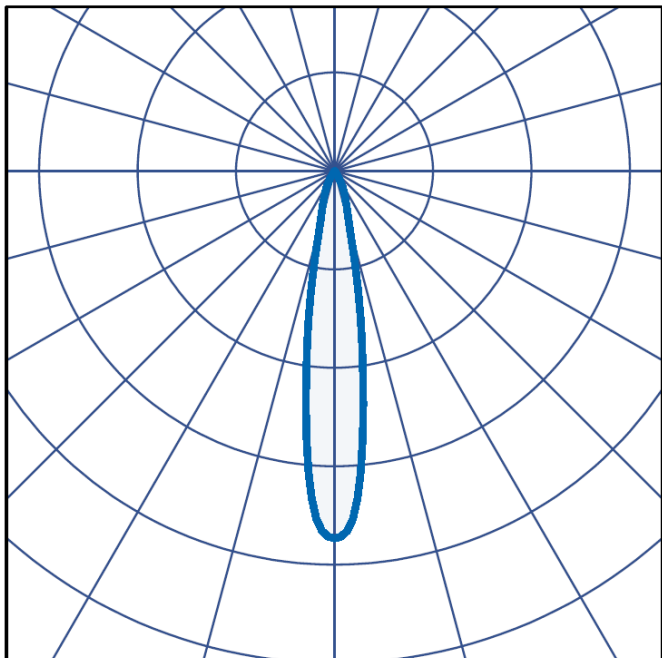

i.e.: Leila Small Trackspot, 11W, 1280lm, 4000K, 40° reflector, black finish, Casambi enabled = **LEI/S/1280/4/40D/BLK/CAS**

CRI 80 as standard, CRI 90 available on request.

For more information, please contact Sales@ldl.lighting

Leila S

Spotlight

Innovation.
Collaboration.
Illumination.

Indoor Lighting

15° Optic:

24° Optic:

40° Optic:

50° Optic: