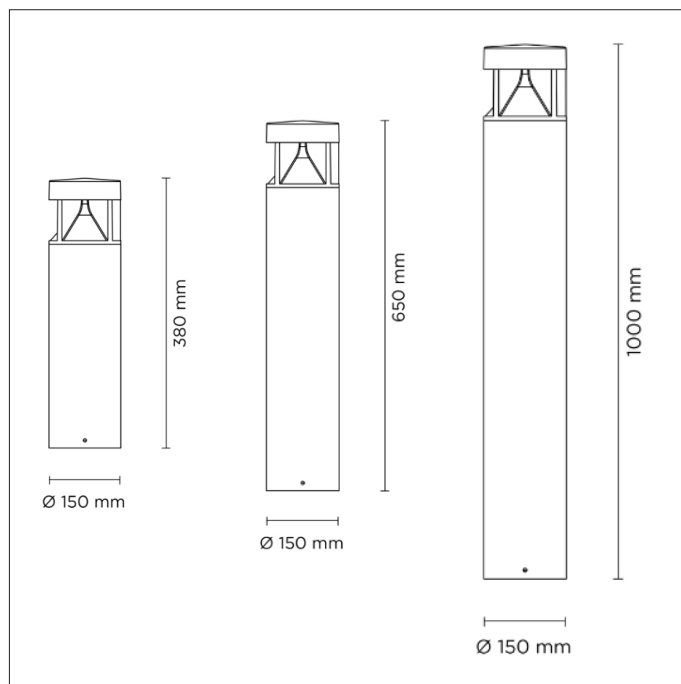

### External Lighting

### Key Features

- IP66 suitable for external environments
- Impact rating of IK10
- Beam angle : Symmetric, omnidirectional
- Nominal life-time of 50,000 h (L90/B50)
- Colour stability with 3 step MacAdam

### Options

- For black option suffix **/BLK**
- For grey option suffix **/GRY**
- For asymmetric optic suffix **/AS**

i.e. **RHE/180/1100/4/BLK** =  
Rhea, 650mm, 180°, 1100lm, 4000k, Black.

### Accessories

- Root Attachment **/SEC/ROOT**

Part No.	W	Lm	CCT	CRI	Weight
RHE/90/550/4	6	550	4000k	80	8kg
RHE/180/1100/4	12	1100	4000k	80	8kg
RHE/270/1650/4	18	1650	4000k	80	8kg
RHE/360/2200/4	24	2200	4000k	80	8kg