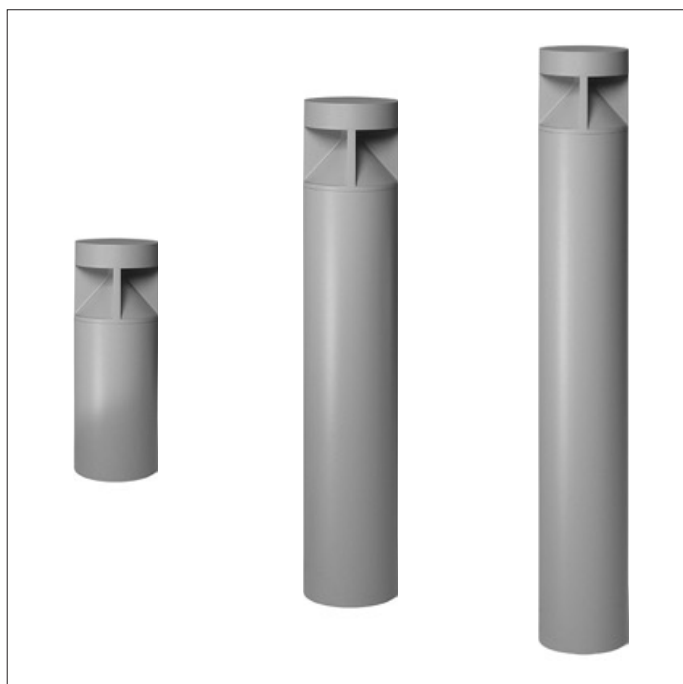

### External Lighting

### Key Features

- IP66 suitable for external environments
- Impact rating of IK10
- Beam angle : Symmetric, omnidirectional
- Nominal life-time of 50,000 h (L90/B50)
- Colour stability with 3 step MacAdam

### Options

- For black option suffix **/BLK**
- For grey option suffix **/GRY**
- For asymmetric optic suffix **/AS**

i.e. **RHE/180/1100/4/BLK** =  
Rhea, 650mm, 180°, 1100lm, 4000k, Black.

### Accessories

- Root Attachment **/SEC/ROOT**

Part No.	W	Lm	CCT	CRI	Weight
RHE/90/550/4	6	550	4000k	80	8kg
RHE/180/1100/4	12	1100	4000k	80	8kg
RHE/270/1650/4	18	1650	4000k	80	8kg
RHE/360/2200/4	24	2200	4000k	80	8kg