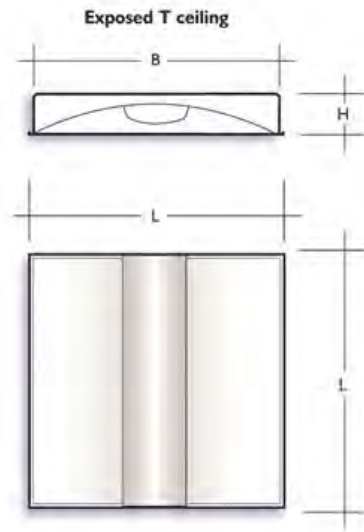

Indoor Lighting

Key Features

- IP20 suitable for indoor environments
- Impact rating of IK04
- Efficacy of up to 142lm/W
- Nominal life-time of > 72,000 h (L80/B10)
- Colour stability with 3 step MacAdam
- High colour rendering index CRI > 80
- Emergency BLF = 380 lm
- LG7 compliant

i.e. **ISLA/3600/84/DIM/EMP** =
Isla LED recessed luminaire, 3600lm, 25W, 4000K, DALI dimmable c/w DALI emergency

Part No.	W	Lm	lm/W	CCT	Weight (kg)	L(mm)	H(mm)
ISLA/2564/4	18	2564	142	4000k	3.2	595	85
ISLA/3092/4	21	3092	142	4000k	3.2	595	85
ISLA/3600/4	25	3600	140	4000k	3.2	595	85
ISLA/4031/4	29	4031	136	4000k	3.2	595	85
ISLA/4500/4	33	4500	134	4000k	3.2	595	85
ISLA/4984/4	37	4984	133	4000k	3.2	595	85