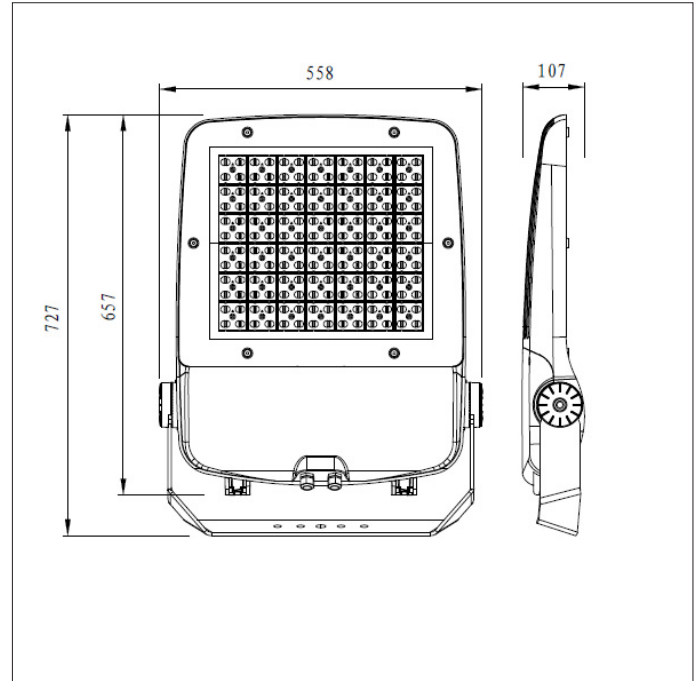

Sirius

Floodlights

Innovation.
Collaboration.
Illumination.

Outdoor Lighting

Key features

- IP66 suitable for external environments
- Impact rating of IK09
- Efficacy of up to 148lm/W
- Nominal life-time of 54,000 h (L70/B10)
- Various optics available
- Max weight = 20.8kg

Part No.	Lm	W	CRI	CCT
SIR/L8/59900/5	59,850	404	70	5000k
SIR/L8/66300/5	66,324	464	70	5000k
SIR/L8/73700/5	73,675	530	70	5000k

For more information, please contact Sales@ldl.lighting