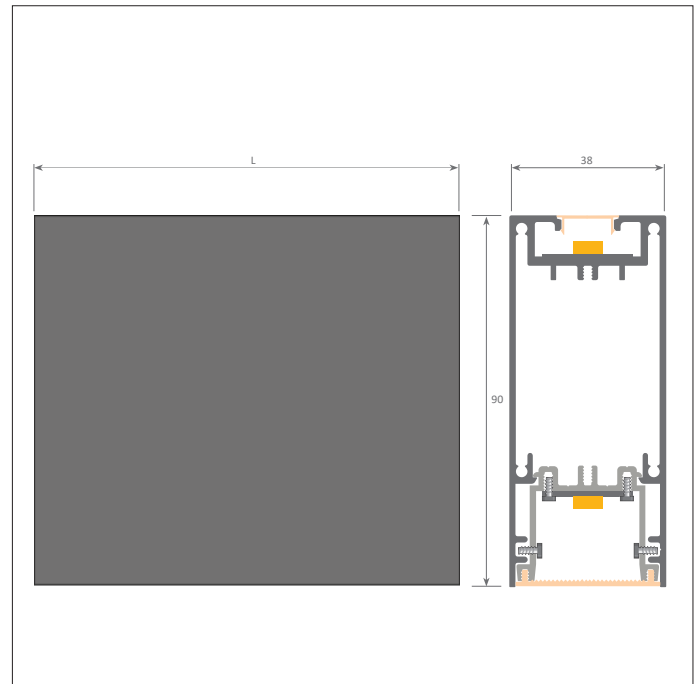

Indoor Lighting

Key Features

- IP20
- Impact rating of IK06
- Efficacy of up to 99lm/W
- Nominal life-time of >72,000 h (L80/B10)
- Colour stability with 3 step MacAdam
- High colour rendering index CRI > 80
- Emergency BLF = 262 lm

i.e. **AN/S/11/2768/4/GRY/EMR =**
Anna LED, suspended/surface, 1130mm, 2768lm, 29W, 4000K, grey finish c/w 3hr emergency.

4000K as standard, 3000K supplied on request.
CRI > 80 as standard, CRI > 90 supplied on request.

Part No.	Lm	W	Lm/W	L (mm)
AN/11/919/4	919	9	98	1130
AN/11/1742/4	1742	19	91	1130
AN/11/2768/4	2768	29	95	1130
AN/14/1138/4	1138	11	98	1410
AN/14/2244/4	2244	23	94	1410
AN/14/3427/4	3427	36	94	1410
AN/16/1379/4	1379	14	99	1690
AN/16/2719/4	2719	28	95	1690
AN/16/4151/4	4151	43	95	1690