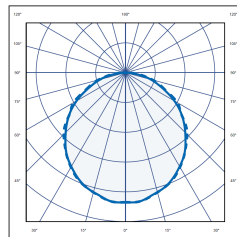

Key Features

- IP20
- Impact rating of IK06
- Efficacy of up to 99lm/W
- Nominal life-time of >72,000 h (L80/B10)
- Colour stability with 3 step MacAdam
- High colour rendering index CRI > 80
- Emergency BLF = 262 lm