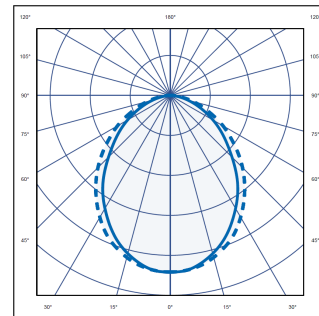

Options

- 4000K supplied as standard
- For 3000K suffix
- For white RAL 9003 finish suffix
- For black RAL 9005 finish suffix
- For grey RAL 9006 finish suffix
- For DALI dimmable system suffix
- For Casambi enabled system suffix
- For wireless DALI suffix
- For 3hr integral emergency suffix
- For 3hr self-test emergency suffix
- For DALI addressable emergency suffix
- For wireless DALI addressable emergency

- /4
- /3
- /WHI
- /BLK
- /GRY
- /DIM
- /CAS
- /WD
- /EMR
- /ST
- /EMP
- /WAE