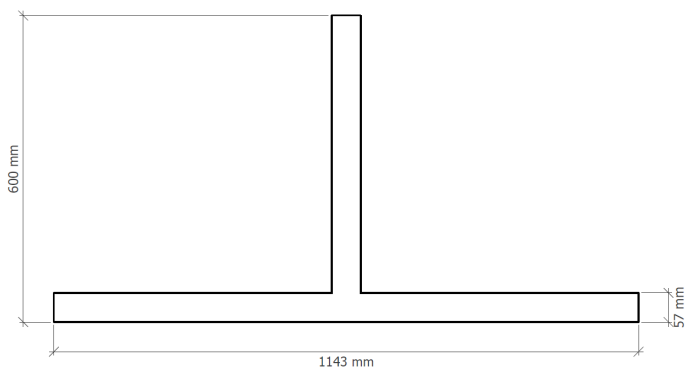

Millie Corners

Linear Surface

Innovation.
Collaboration.
Illumination.

Indoor Lighting

Key Features

- Efficacy of up to 126lm/W
- Nominal life time of 100,000 (L80,B10)
- Colour stability with 3 step MacAdam
- Body and gear tray - aluminium extrusion
- Opal frosted diffuser - polycarbonate TP(a)
- Colours: RAL 9003 White, RAL 9005 Black & RAL 9006 Grey
- IP20 as Standard, IP44 available on request

Part No.	Lm	W	Lm/W	Weight	L (mm)
MIL/S/COR/OP/1900/4	1900	18	106	1.14kg	600/543
MIL/S/COR/OP/2500/4	2540	22	115	1.14kg	600/543
MIL/S/COR/OP/3700/4	3780	30	126	1.14kg	600/543
MIL/S/COR/OP/5000/4	5000	40	125	1.14kg	600/543
MIL/S/COR/OP/6200/4	6200	22	124	1.14kg	600/543

- /4
- /3
- /WHI
- /BLK
- /GRY
- /DIM
- /CAS
- /WD
- /EMR
- /ST
- /EMP
- /WAE

- i.e.: Millie, Suspended/Surface, Corner, Opal diffuser, 2540 lumens, 22W, 4000K, Black RAL 9005, Emergency = MIL/S/COR/OP/2500/4/BLK/EMR