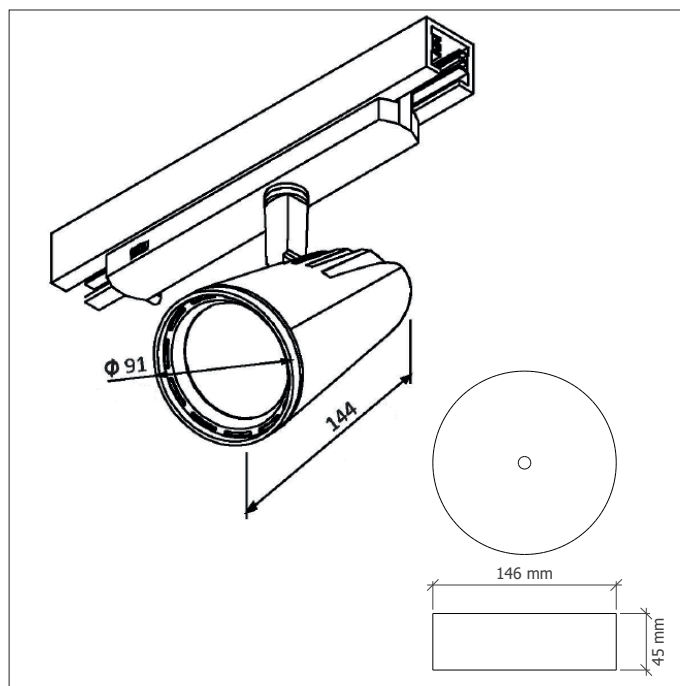

Indoor Lighting

Key features

- IP20 suitable for internal environments
- Impact rating of IK04
- Efficacy of up to 128lm/W
- Nominal life-time of 90,000 h (L80/B10)
- Colour stability with 3 step MacAdam

Options

- For 18° reflector suffix: **/18D**
- For 24° reflector suffix: **/24D**
- For 36° reflector suffix: **/36D**
- For 45° reflector suffix: **/45D**
- For 60° reflector suffix: **/60D**
- For 80° reflector suffix: **/80D**
- For black finish suffix: **/BLK**
- For white finish suffix: **/WHI**
- For DALI dimmable suffix: **/DIM**
- For Casambi enabled suffix: **/CAS**
- For Surface mounted: **/SURF**

i.e.: Grace Trackspot, 17W, 2150lm, 4000K, 36° reflector, black finish, Casambi enabled = **GRA/2150/4/36D/BLK/CAS**

CRI 80 as standard, CRI 90 available on request.

White finish as standard, other finishes available on request.

Part No.	Lm	W	Lm/W	Weight	CCT
GRA/1380/3	1376	12	118	0.9kg	3000K
GRA/1600/4	1625	13	125	0.9kg	4000K
GRA/1980/3	1978	17	116	0.9kg	3000K
GRA/2200/4	2273	19	120	0.9kg	4000K
GRA/2680/3	2677	24	115	0.9kg	3000K
GRA/2600/4	2668	24	111	0.9kg	4000K
GRA/3170/3	3168	30	106	0.9kg	3000K
GRA/3440/4	3444	30	115	0.9kg	4000K

For more information, please contact Sales@ldl.lighting