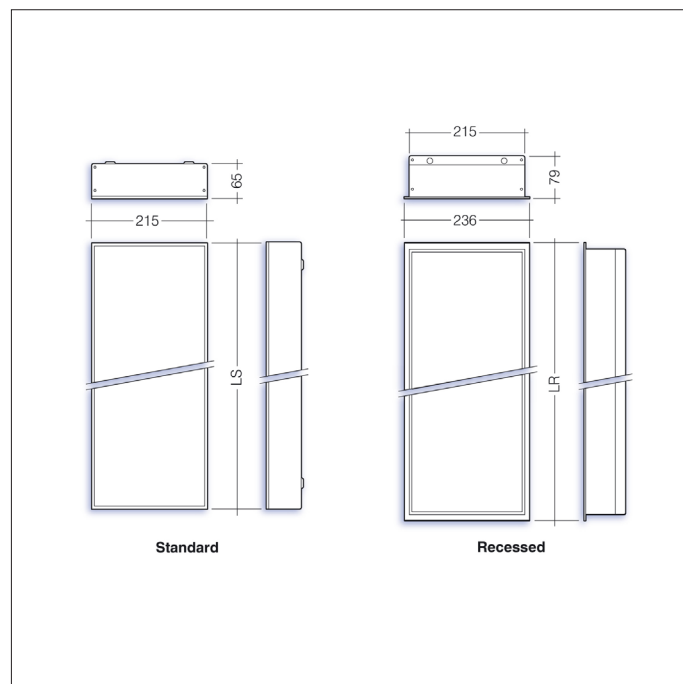

Indoor Lighting

Overview

The Imogen direct LED luminaire is a stylish luminaire designed with a narrow bezel trim, therefore giving a minimalistic appearance.

Both suspended and recessed options are available and a micro-prism diffuser is fitted to give excellent results with regard to glare.

Various luminaire sizes and outputs are available and the range is enhanced with numerous configurations including Dali dimmable and integral emergency.

Options

- For surface / suspended suffix /S
- For recessed suffix /R
- For black suffix /B
- For white suffix /W
- For DALI dimable suffix /DIM
- For self-contained 3hr emergency suffix /EMR
- For monitor 3hr self-test emergency suffix /MON
- For DALI em-pro 3hr emergency suffix /EMP

i.e. **IM/14/5230/4/S/B/DIM/=**

Imogen 1450mm, Suspended Black Luminaire, 5233lm, 51w, 4k, Dali Dimmable c/w Dali Em-Pro 3hr emergency

Accessories

- 2m Wire Suspension /IM/WSK

Part No.	W	L	Lm/W	L
IM/9/1560/4	16	1556	97	900
IM/9/2320/4	24	2315	96	900
IM/9/2940/4	32	2938	92	900
IM/14/2800/4	25	2801	113	1450
IM/14/4130/4	38	4132	108	1450
IM/14/5230/4	51	5233	103	1450