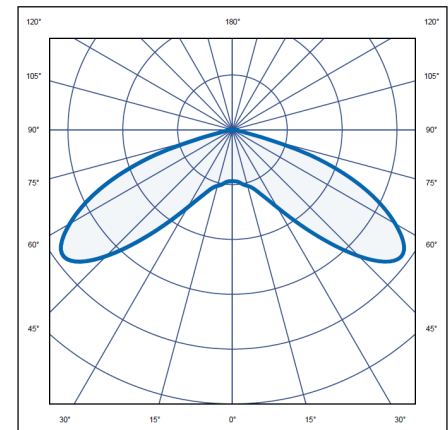

/W
/B
/OA
/CO
/ST
/EMP
/WAE
/IP

Corridor

Open Area

i.e. LEDKit, white, open area optic, IP54, 3hr self-test emergency =
LED3/KIT/W/OA/IP/ST

Indoor Lighting

Open Area Spacing Table

Mounting Height	To Wall		Between Fittings	
	0.5 Lux	1.0 Lux	0.5 Lux	1.0 Lux
2.5m	5.4m	4.5m	12.5m	10.7m
3.0m	5.9m	4.7m	13.9m	11.7m
4.0m	6.6m	-	16.2m	13.1m
5.0m	0.3m	-	17.7m	0.5m
6.0m	6.9m	-	18.7m	-