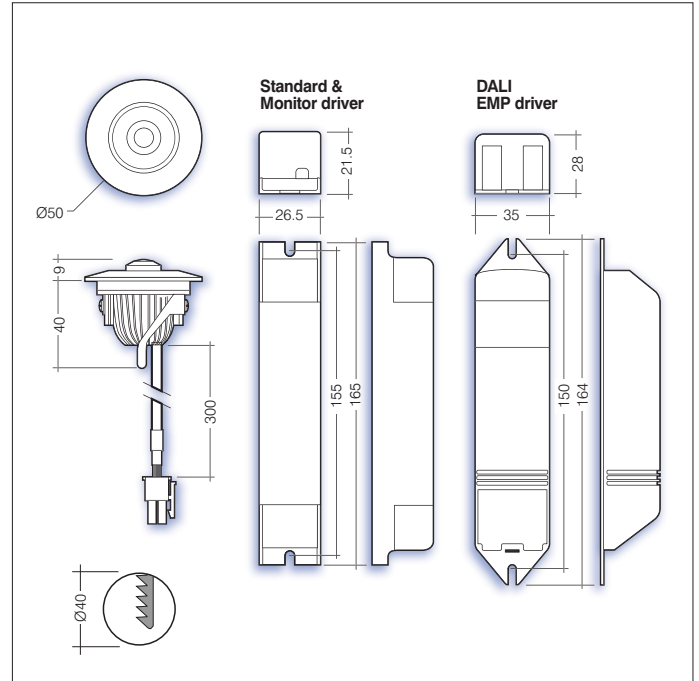

LED3/Kit

Emergency Downlight

Innovation.
Collaboration.
Illumination.

Indoor Lighting

Key features

- Plug and Play with Plugs and Sockets
- Extra Long Life LiFePO4 Batteries
- 550mA Emergency Output
- Non-Maintained Operation
- Cables with Strain Relief for Simple Installation

Part No.	Lm	W	Halo	IP rating	Battery
LED3/KIT	266	2	Non-dim	IP54	LiFePO4
LED3/KIT/DIM	266	2	Dimming	IP20	LiFePO4

Options

- For white (Ral 9016) finish suffix
- For black (Ral 9005) finish suffix
- For open Area optic suffix
- For corridor optic suffix
- For self-test emergency suffix
- For DALL emergency suffix
- For wireless addressable emergency suffix
- For IP54 Rating

/W
/B
/OA
/CO
/ST
/EMP
/WAE
/IP

Corridor

Open Area

i.e. LEDKit, white, open area optic, IP54, 3hr self-test emergency =
LED3/KIT/W/OA/IP/ST

Indoor Lighting

Open Area Spacing Table

Mounting Height	To Wall		Between Fittings	
	0.5 Lux	1.0 Lux	0.5 Lux	1.0 Lux
2.5m	5.4m	4.5m	12.5m	10.7m
3.0m	5.9m	4.7m	13.9m	11.7m
4.0m	6.6m	-	16.2m	13.1m
5.0m	0.3m	-	17.7m	0.5m
6.0m	6.9m	-	18.7m	-