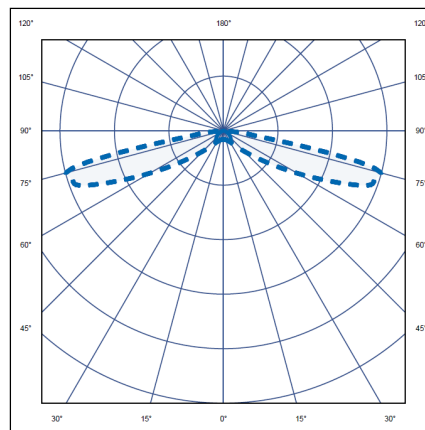

/W
/B
/OA
/CO
/ST
/EMP
/WAE
/IP

Corridor

Open Area

i.e. LEDKit, white, open area optic, IP54, 3hr self-test emergency =
LED3/KIT/W/OA/IP/ST

Indoor Lighting

Open Area Spacing Table

Mounting Height	To Wall		Between Fittings	
	0.5 Lux	1.0 Lux	0.5 Lux	1.0 Lux
2.5m	5.4m	4.5m	12.5m	10.7m
3.0m	5.9m	4.7m	13.9m	11.7m
4.0m	6.6m	-	16.2m	13.1m
5.0m	0.3m	-	17.7m	0.5m
6.0m	6.9m	-	18.7m	-