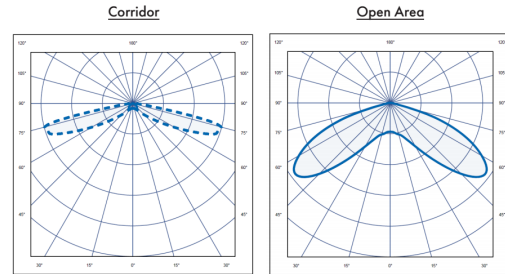

To Specify:

Select Part Number with additional options if required

e.g. LED3/KIT/W/OA/IP/ST =

LED Kit, White, Open Area Optic, IP54, 3hr Self Test Emergency

Part No.	Lm	W	Halo	IP rating	Battery
LED3/KIT	266	2	Non-dim	IP54	LiFePO4
LED3/KIT/DIM	266	2	Dimming	IP20	LiFePO4