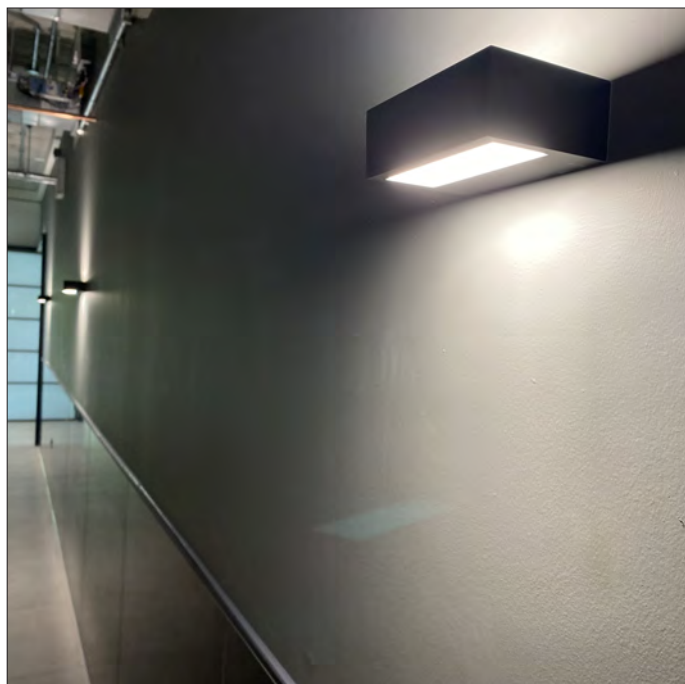

Outdoor Lighting

Options

- For DALI dimmable suffix: /DIM
- For Casambi enabled suffix: /CAS
- For wireless dimmable system suffix: /WD
- For 3 hr integral emergency suffix: /EMR
- For self-test suffix: /ST
- For DALI addressable emergency suffix: /EMP
- For wireless addressable emergency suffix: /WAE

i.e.: Ava wall light, 18W, 1501lm, 4000K, = **AVA/1501/4**

CRI 80 as standard, CRI 90 available on request.

Key features

- IP65 suitable for external environments
- Impact rating of IK08
- Efficacy of up to 84lm/W
- Nominal life-time of 50,000 h (L90/B10)
- Colour stability with 3 step MacAdam