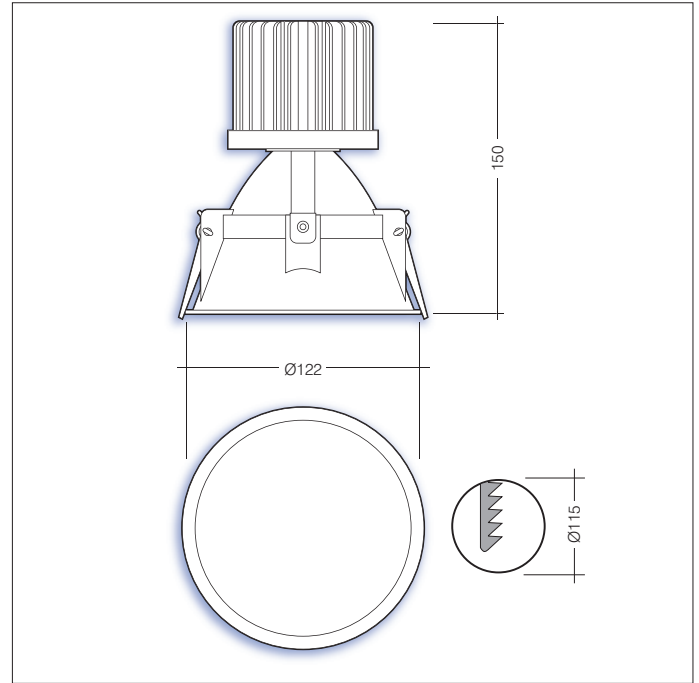

Indoor Lighting