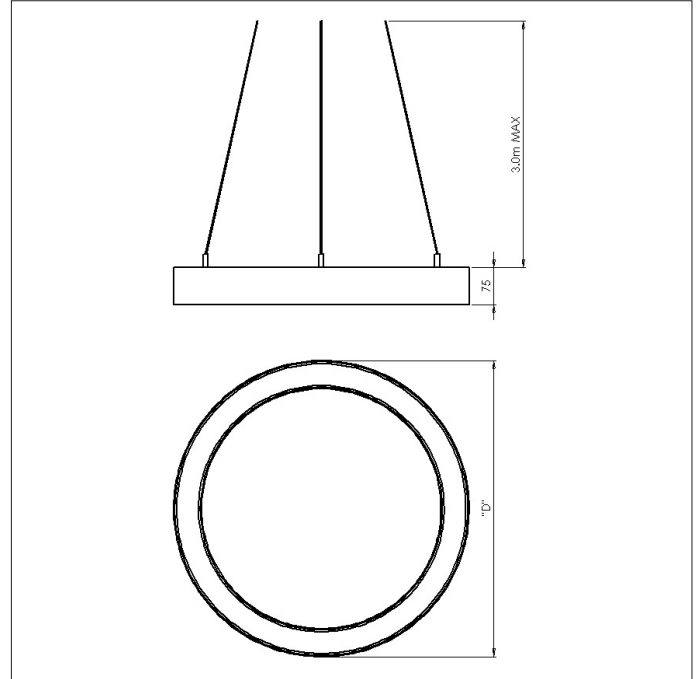

Indoor Lighting

Key Features

- IP20 suitable for internal environments
- Impact rating of IK04
- Efficacy of up to 123lm/W
- Nominal life-time of 72,000 h (L80/B10)
- Colour stability with 3 step MacAdam
- High colour rendering index CRI > 80
- Custom sizes are also available on request