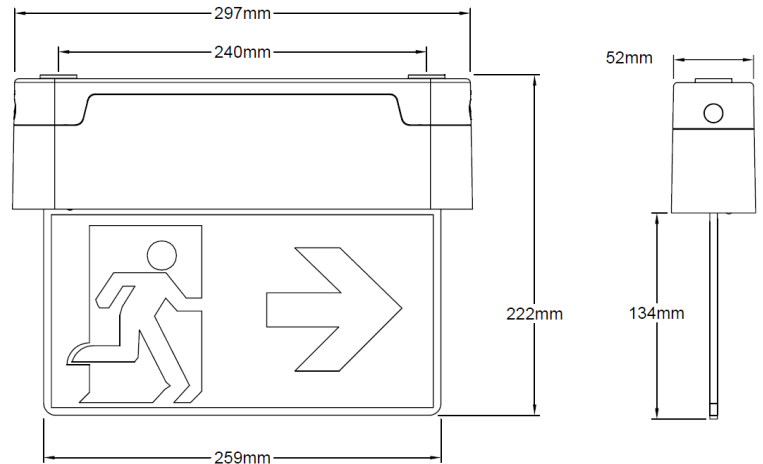

Suspension kit also available

DARW/WIRE