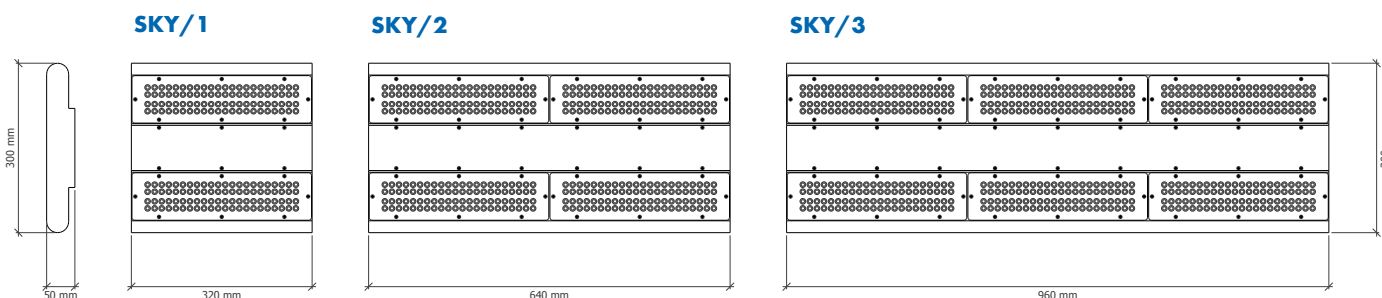

Indoor Lighting

Key Features

- Efficacy of up to 160 lm/W
- Nominal life-time of 80,000 hrs (L90/B10)
- Impact rating of IK10
- Colour stability with 3 step MacAdam
- Body and gear tray - aluminium extrusion
- Optics - polycarbonate
- Colours: Anodised Silver as standard, RAL 9003 White, RAL 9005 Black
- IP40 as Standard, IP65 available on request
- Lengths available: 320mm, 640mm and 960mm
- Emergency lumen output of 750 Lumens

Part No.	Lm	W	Lm/W	Weight	L (mm)
SKY/1/60D/5000/4	5198	34	154	3.6 kg	320
SKY/1/60D/7000/4	7097	47	151	3.6 kg	320
SKY/1/60D/10000/4	9673	67	145	3.6 kg	320
SKY/1/60D/13000/4	13560	100	135	3.6 kg	320
SKY/2/60D/16000/4	16253	106	153	6.2 kg	640
SKY/2/60D/20000/4	19576	132	148	6.2 kg	640
SKY/2/60D/23000/4	23329	163	143	6.2 kg	640
SKY/2/60D/26000/4	26532	201	132	6.4 kg	640
SKY/3/60D/29000/4	28596	204	128	8.1 kg	960
SKY/3/60D/32000/4	31216	251	125	8.1 kg	960
SKY/3/60D/34000/4	33355	271	123	8.1 kg	960
SKY/3/60D/36000/4	35241	290	122	8.1 kg	960

90° Optic

Part No.	Lm	W	Lm/W	Weight	L (mm)
SKY/1/90D/5000/4	5334	34	158	3.6 kg	320
SKY/1/90D/7000/4	7176	47	152	3.6 kg	320
SKY/1/90D/10000/4	9761	67	146	3.6 kg	320
SKY/1/90D/13000/4	13665	100	136	3.6 kg	320
SKY/2/90D/16000/4	16510	106	156	6.2 kg	640
SKY/2/90D/20000/4	20101	132	152	6.2 kg	640
SKY/2/90D/23000/4	23847	163	146	6.2 kg	640
SKY/2/90D/26000/4	27366	201	136	6.4 kg	640
SKY/3/90D/29000/4	29803	226	132	8.1 kg	960
SKY/3/90D/32000/4	32460	250	130	8.1 kg	960
SKY/3/90D/34000/4	34880	270	129	8.1 kg	960
SKY/3/90D/36000/4	36932	290	127	8.1 kg	960