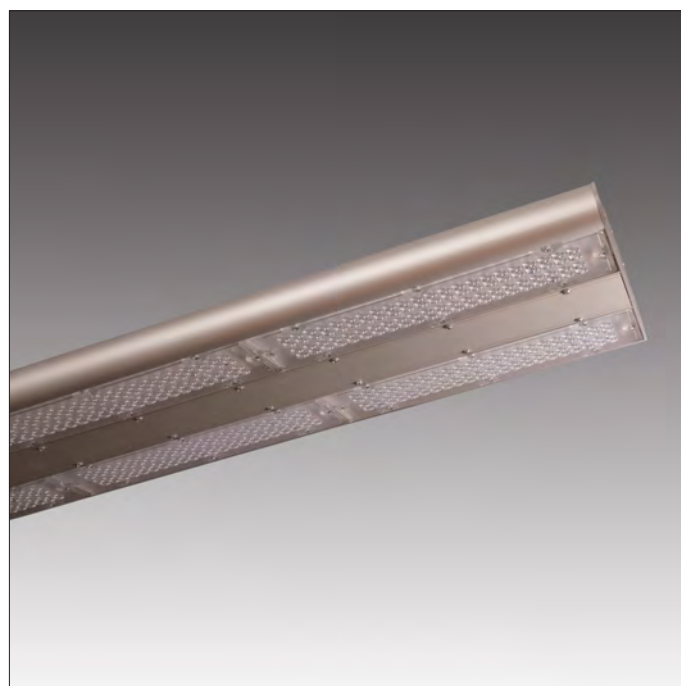

Accessories

/DIM	Wire suspension kit 2m	SKY/WIRE/2M
/CAS	Wire suspension kit 5m	SKY/WIRE/5M
/EME	Surface mount kit	SKY/SURF
/ST	Trunking mount kit	SKY/TRUNK
/EMP		
/BSEN		
/SEN