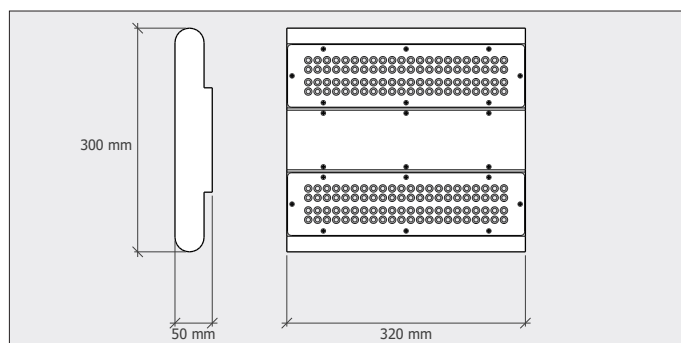

Accessories

/DIM	Wire suspension kit 2m	SKY/WIRE/2M
/CAS	Wire suspension kit 5m	SKY/WIRE/5M
/EME	Surface mount kit	SKY/SURF
/ST	Trunking mount kit	SKY/TRUNK
/EMP		
/BSEN		
/SEN