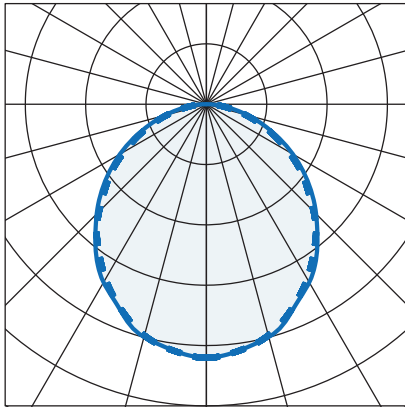

Brooklyn

Premium Back-lit Panel

Innovation.
Collaboration.
Illumination.

Indoor Lighting

Key features

- IP20 suitable for internal environments
- Impact rating of IK08
- Efficacy of up to 126m/W
- Nominal life-time of 60,000 h (L80/B10)
- Colour stability with 3 step MacAdam
- Opal frosted diffuser, 3mm polycarbonate TP(a)
- Microprism diffuser, 2mm PET TP(a)

Brooklyn

Premium Back-lit Panel

Innovation.
Collaboration.
Illumination.

Indoor Lighting

Frosted Opal					
Part No.	Lm	W	Lm/W	Weight	CCT
BRO/66/OP/1848/4	1848	14	127	6.1kg	4000K
BRO/66/OP/3292/4	3292	25	129	6.1kg	4000K
BRO/66/OP/4322/4	4322	34	125	6.1kg	4000K
BRO/66/OP/5500/4	5500	46	119	6.1kg	4000K

Microprism					
Part No.	Lm	W	Lm/W	Weight	CCT
BRO/66/MP/1717/4	1717	14	118	5.8kg	4000K
BRO/66/MP/3076/4	3076	25	120	5.8kg	4000K
BRO/66/MP/4027/4	4027	34	116	5.8kg	4000K
BRO/66/MP/5119/4	5119	46	110	5.8kg	4000K