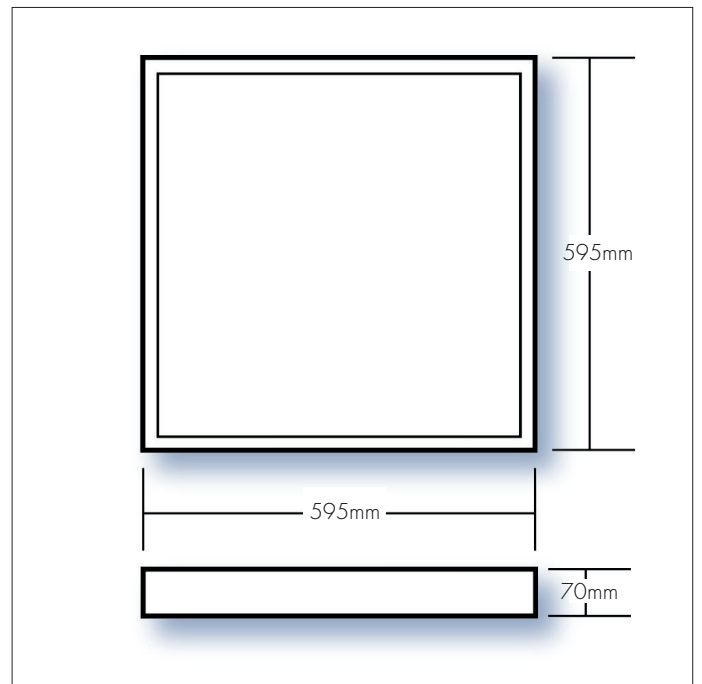

Brooklyn

Premium Back-lit Panel

Innovation.
Collaboration.
Illumination.

Indoor Lighting

Key features

- IP20 suitable for internal environments
- Impact rating of IK08
- Efficacy of up to 126m/W
- Nominal life-time of 60,000 h (L80/B10)
- Colour stability with 3 step MacAdam
- Opal frosted diffuser, 3mm polycarbonate TP(a)
- Microprism diffuser, 2mm PET TP(a)

Brooklyn

Premium Back-lit Panel

Innovation.
Collaboration.
Illumination.

Indoor Lighting

Frosted Opal					
Part No.	Lm	W	Lm/W	Weight	CCT
BRO/66/OP/1848/4	1848	14	127	6.1kg	4000K
BRO/66/OP/3292/4	3292	25	129	6.1kg	4000K
BRO/66/OP/4322/4	4322	34	125	6.1kg	4000K
BRO/66/OP/5500/4	5500	46	119	6.1kg	4000K

Microprism					
Part No.	Lm	W	Lm/W	Weight	CCT
BRO/66/MP/1717/4	1717	14	118	5.8kg	4000K
BRO/66/MP/3076/4	3076	25	120	5.8kg	4000K
BRO/66/MP/4027/4	4027	34	116	5.8kg	4000K
BRO/66/MP/5119/4	5119	46	110	5.8kg	4000K