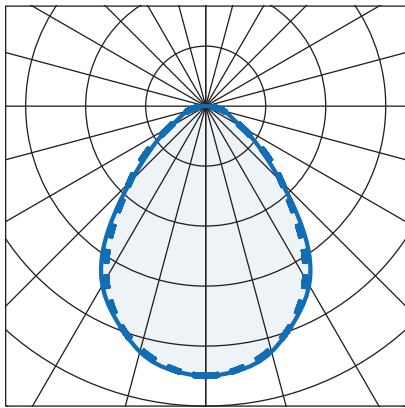

Brooklyn

Premium Back-lit Panel

Innovation.
Collaboration.
Illumination.

Indoor Lighting

Frosted Opal					
Part No.	Lm	W	Lm/W	Weight	CCT
BRO/66/OP/1848/4	1848	14	127	6.1kg	4000K
BRO/66/OP/3292/4	3292	25	129	6.1kg	4000K
BRO/66/OP/4322/4	4322	34	125	6.1kg	4000K
BRO/66/OP/5500/4	5500	46	119	6.1kg	4000K

Microprism					
Part No.	Lm	W	Lm/W	Weight	CCT
BRO/66/MP/1717/4	1717	14	118	5.8kg	4000K
BRO/66/MP/3076/4	3076	25	120	5.8kg	4000K
BRO/66/MP/4027/4	4027	34	116	5.8kg	4000K
BRO/66/MP/5119/4	5119	46	110	5.8kg	4000K