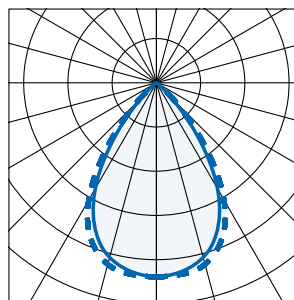

Indoor Lighting

Key features

- IP20 suitable for internal environments
- Impact rating of IK07
- Material: PC white and black
- Efficacy of up to 137lm/W
- CRI >80 as standard, CRI >90 available
- Tunable white option
- Nominal life-time of 90,000 h (L80/B10)
- Colour stability with 3 step MacAdam
- Optical efficiency up to 92%
- Light emission angle 65° and 90° for high uniformity
- Optics with constant light colour over beam angle (CLC)
- UGR Optimized optics with grid

Options

- For black grid & 65° optic **IRIS/*B65**
- For black grid & 90° optic **IRIS/*B90**
- For white grid & 65° optic **IRIS/*W65**
- For white grid & 90° optic **IRIS/*W90**
- For DALI dimmable suffix **/DIM**
- For Casambi enabled suffix **/CAS**
- For wireless dimmable system suffix **/WD**
- For 3hr emergency suffix **/EMR**
- For 3hr self-test emergency suffix **/ST**
- For 3hr DALI emergency suffix **/EMP**
- For wireless addressable emergency suffix **/WAE**

e.g.: **IRIS/R/4B90/900/4/EMR**

Iris recessed, 4 LED, black, 90°, 825 lm, 7.5 W, 4000K c/w 3 hr emergency

Part No.	W	Black grid		White grid		CCT
		65° Lm	90° Lm	65° Lm	90° Lm	
IRIS/R/4***/450/3	3.7	415	399	438	441	3000K
IRIS/R/4***/450/4	3.7	439	421	462	466	4000K
IRIS/R/4***/900/3	7.5	814	781	859	873	3000K
IRIS/R/4***/900/4	7.5	860	825	907	922	4000K
IRIS/R/4***/1200/3	9.8	1061	1046	1122	1150	3000K
IRIS/R/4***/1200/4	9.8	1120	1105	1185	1214	4000K
IRIS/R/7***/800/3	5.8	726	686	943	969	3000K
IRIS/R/7***/800/4	5.8	767	724	789	769	4000K
IRIS/R/7***/1500/3	11.9	1427	1354	1470	1477	3000K
IRIS/R/7***/1500/4	11.9	1507	1430	1552	1560	4000K
IRIS/R/7***/2000/3	15.9	1885	1770	1938	1945	3000K
IRIS/R/7***/2000/4	15.9	1991	1869	2046	2054	4000K

65° optic

90° optic