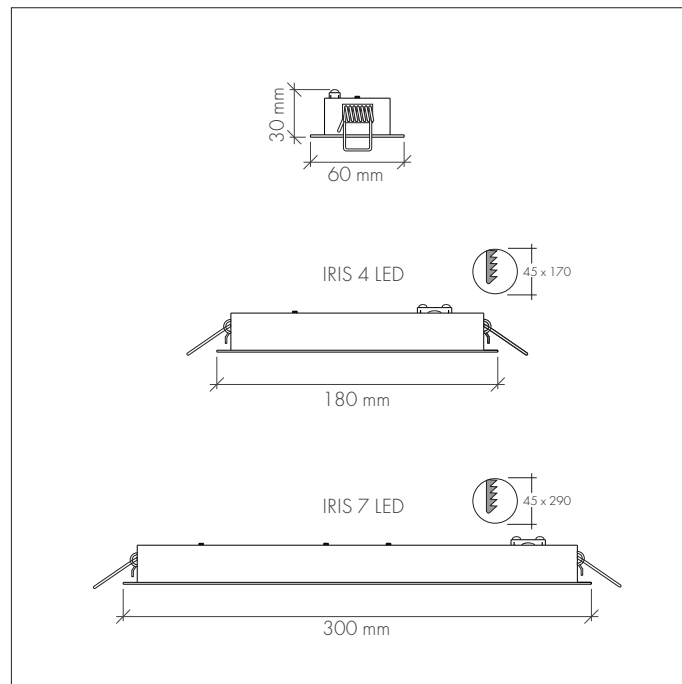

Indoor Lighting

Key features

- IP20 suitable for internal environments
- Impact rating of IK07
- Material: PC white and black
- Efficacy of up to 137lm/W
- CRI >80 as standard, CRI >90 available
- Tunable white option
- Nominal life-time of 90,000 h (L80/B10)
- Colour stability with 3 step MacAdam
- Optical efficiency up to 92%
- Light emission angle 65° and 90° for high uniformity
- Optics with constant light colour over beam angle (CLC)
- UGR Optimized optics with grid

e.g.: **IRIS/R/4B90/900/4/EMR**

Iris recessed, 4 LED, black, 90°, 825 lm, 7.5 W, 4000K c/w 3 hr emergency

Part No.	W	Black grid		White grid		CCT
		65° Lm	90° Lm	65° Lm	90° Lm	
IRIS/R/4***/450/3	3.7	415	399	438	441	3000K
IRIS/R/4***/450/4	3.7	439	421	462	466	4000K
IRIS/R/4***/900/3	7.5	814	781	859	873	3000K
IRIS/R/4***/900/4	7.5	860	825	907	922	4000K
IRIS/R/4***/1200/3	9.8	1061	1046	1122	1150	3000K
IRIS/R/4***/1200/4	9.8	1120	1105	1185	1214	4000K
IRIS/R/7***/800/3	5.8	726	686	943	969	3000K
IRIS/R/7***/800/4	5.8	767	724	789	769	4000K
IRIS/R/7***/1500/3	11.9	1427	1354	1470	1477	3000K
IRIS/R/7***/1500/4	11.9	1507	1430	1552	1560	4000K
IRIS/R/7***/2000/3	15.9	1885	1770	1938	1945	3000K
IRIS/R/7***/2000/4	15.9	1991	1869	2046	2054	4000K

65° optic

90° optic