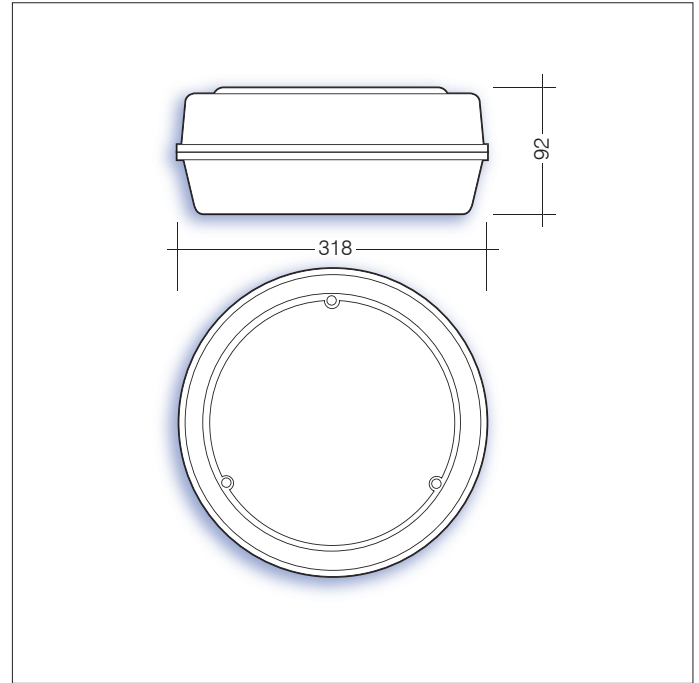

### Key features

- IP65 suitable for external environments
- Impact rating of IK10
- Efficacy of up to 133lm/W
- Nominal life-time of 50,000 h (L90/B10)
- Colour stability with 3 step MacAdam
- High colour rendering index CRI > 80
- Emergency BLF = 358 lm
- Suitable for side conduit entry
- Black or white polycarbonate base available
- Fitted with a hinged gear tray