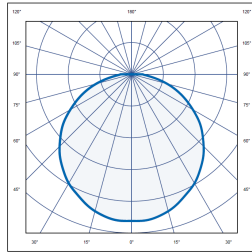

Key features

- IP65 suitable for external environments
- Impact rating of IK10
- Efficacy of up to 133lm/W
- Nominal life-time of 50,000 h (L90/B10)
- Colour stability with 3 step MacAdam
- High colour rendering index CRI > 80
- Emergency BLF = 358 lm
- Suitable for side conduit entry
- Black or white polycarbonate base available
- Fitted with a hinged gear tray