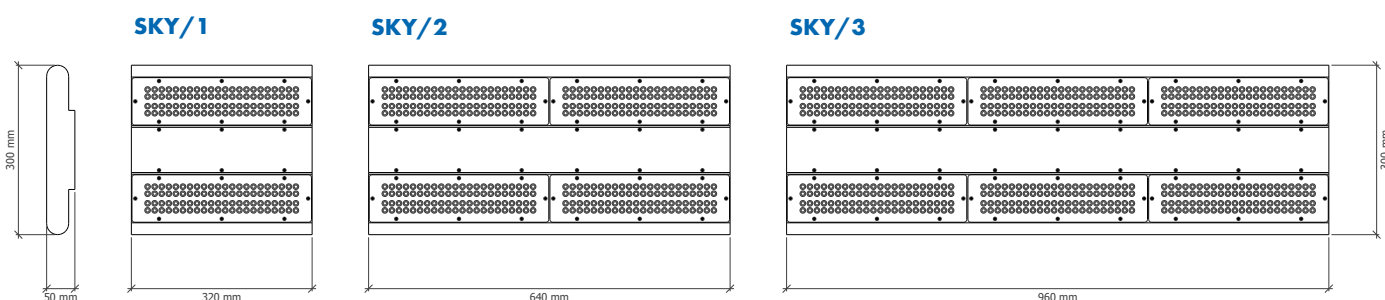

### Key Features

- Efficacy of up to 160 lm/W
- Nominal life-time of >50,000 hrs (L90/B10)
- Impact rating of IK08
- Colour stability with 3 step MacAdam
- Body and gear tray - aluminium extrusion
- Optics - polycarbonate
- Colours: Anodised Silver as standard, RAL 9003 White, RAL 9005 Black
- IP40 as Standard, IP65 available on request
- Lengths available: 320mm, 640mm and 960mm
- Emergency lumen output of 750 Lumens

### 60° Optic

Part No.	Lm	W	Lm/W	Weight	L (mm)
SKY/1/60D/5000/4	5198	34	154	3.6 kg	320
SKY/1/60D/7000/4	7097	47	151	3.6 kg	320
SKY/1/60D/10000/4	9673	67	145	3.6 kg	320
SKY/1/60D/13000/4	13560	100	135	3.6 kg	320
SKY/2/60D/16000/4	16253	106	153	6.2 kg	640
SKY/2/60D/20000/4	19576	132	148	6.2 kg	640
SKY/2/60D/23000/4	23329	163	143	6.2 kg	640
SKY/2/60D/26000/4	26532	201	132	6.4 kg	640
SKY/3/60D/29000/4	28596	204	128	8.1 kg	960
SKY/3/60D/32000/4	31216	251	125	8.1 kg	960
SKY/3/60D/34000/4	33355	271	123	8.1 kg	960
SKY/3/60D/36000/4	35241	290	122	8.1 kg	960

### 90° Optic

Part No.	Lm	W	Lm/W	Weight	L (mm)
SKY/1/90D/5000/4	5334	34	158	3.6 kg	320
SKY/1/90D/7000/4	7176	47	152	3.6 kg	320
SKY/1/90D/10000/4	9761	67	146	3.6 kg	320
SKY/1/90D/13000/4	13665	100	136	3.6 kg	320
SKY/2/90D/16000/4	16510	106	156	6.2 kg	640
SKY/2/90D/20000/4	20101	132	152	6.2 kg	640
SKY/2/90D/23000/4	23847	163	146	6.2 kg	640
SKY/2/90D/26000/4	27366	201	136	6.4 kg	640
SKY/3/90D/29000/4	29803	226	132	8.1 kg	960
SKY/3/90D/32000/4	32460	250	130	8.1 kg	960
SKY/3/90D/34000/4	34880	270	129	8.1 kg	960
SKY/3/90D/36000/4	36932	290	127	8.1 kg	960