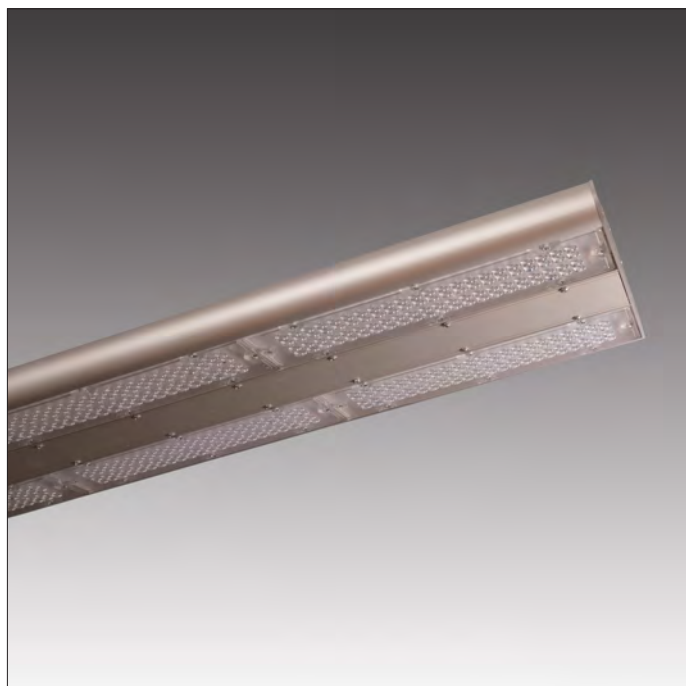

Accessories

- /DIM Wire suspension kit 2m SKY/WIRE/2M
- /CAS Wire suspension kit 5m SKY/WIRE/5M
- /EME Surface mount kit SKY/SURF
- /ST Trunking mount kit SKY/TRUNK
- /EMP
- /BSEN
- /SEN