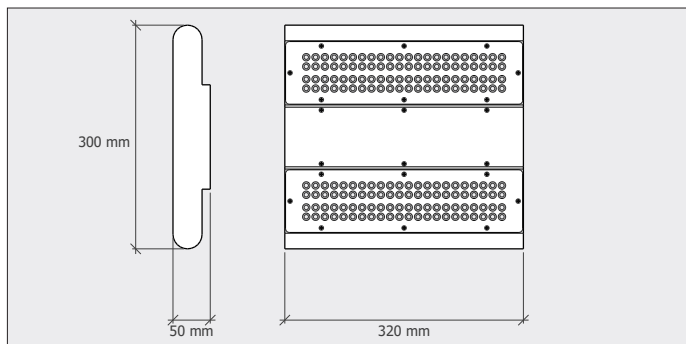

Accessories

- /DIM Wire suspension kit 2m SKY/WIRE/2M
- /CAS Wire suspension kit 5m SKY/WIRE/5M
- /EME Surface mount kit SKY/SURF
- /ST Trunking mount kit SKY/TRUNK
- /EMP
- /BSEN
- /SEN